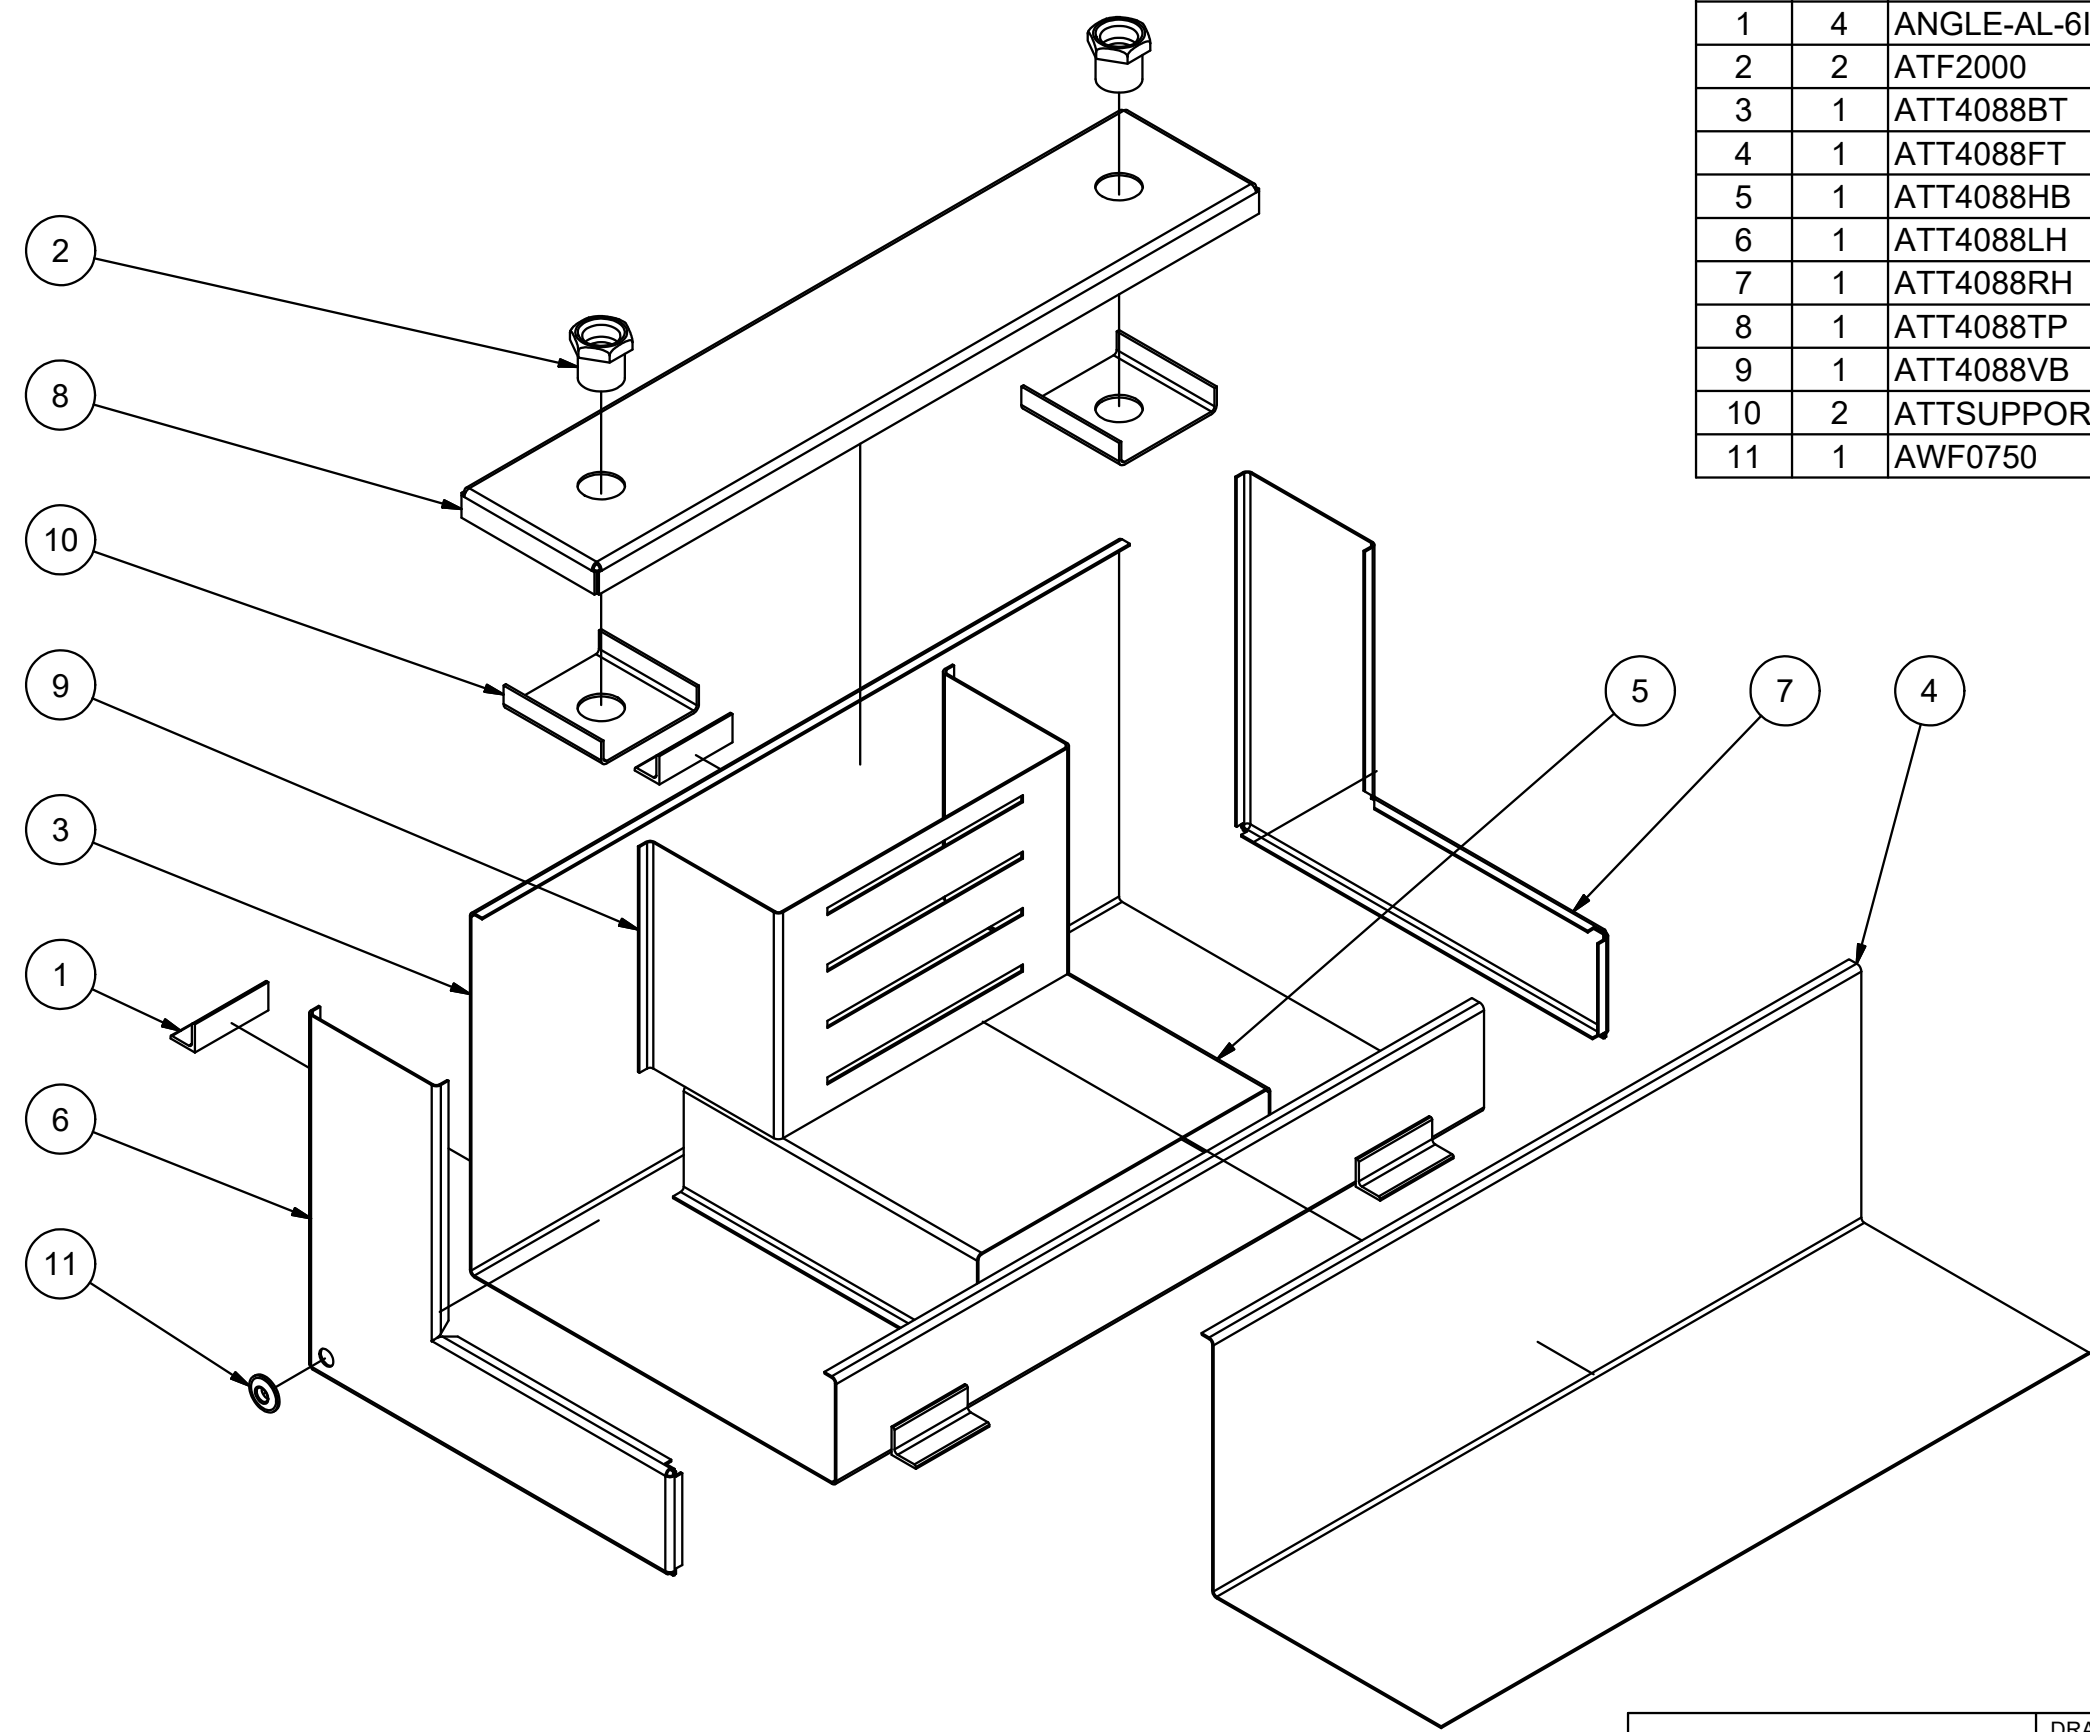

4

3

2

1

Parts List

ITEM	QTY	PART NUMBER	DESCRIPTION	Fab Qty
1	4	ANGLE-AL-6IN	2 x 2 x 1/4 x 6 LG ALUMINUM ANGLE	
2	2	ATF2000	2" NPT ALUM TRANSFER PUMP FITTING	
3	1	ATT4088BT	.125 MILL ALUMINUM BOTTOM SECTION	
4	1	ATT4088FT	.125 MILL ALUMINUM FRONT SECTION	
5	1	ATT4088HB	.125 MILL ALUMINUM HORIZONTAL BAFFLE	
6	1	ATT4088LH	.125 MILL ALUMINUM LEFT HEAD	
7	1	ATT4088RH	.125 MILL ALUMINUM RIGHT HEAD	
8	1	ATT4088TP	.125 BRIGHT TREAD ALUMINUM TOP	
9	1	ATT4088VB	.125 MILL ALUMINUM VERTICAL BAFFLE	
10	2	ATTSUPPORT	.190 MILL ALUMINUM SUPPORT PLATE	
11	1	AWF0750	3/4" NPTF 6061-T6 WELD FLANGE	

B

B

A

A

4

3

2

1

AMERICAN MOBILE POWER PH: (800) 634-8265 FAX: (765) 948-3403	DRAWING BY: BPKNIGHT	DESIGN FOR: AMP	FILE NAME: ATT4089	
	COMPLETED: 5/5/2005		SHEET: 3 of 11	SHEET SIZE: B