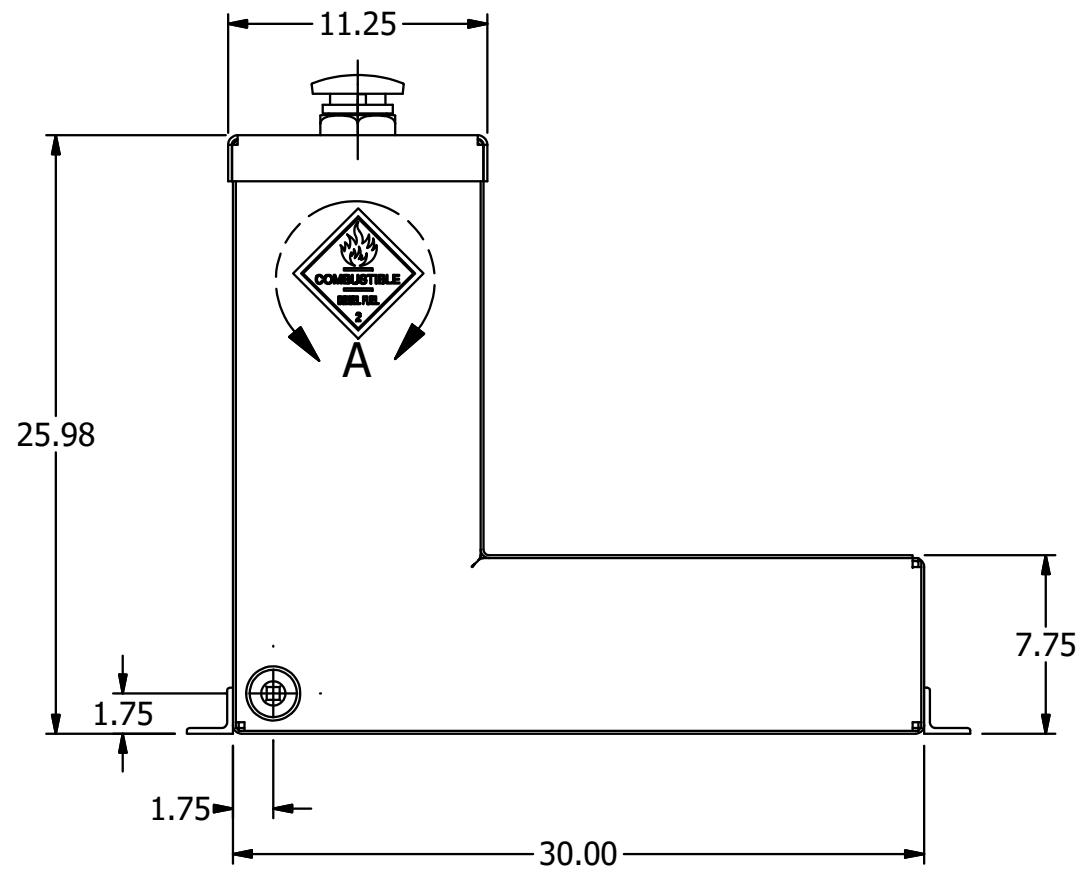

AMERICAN MOBILE POWER PH: (800) 634-8265 FAX: (765) 948-3403	DRAWING BY: BPKNIGHT	DESIGN FOR: AMP	FILE NAME: ATT4089	
	COMPLETED: 5/5/2005		SHEET: 2 of 11	SHEET SIZE: B