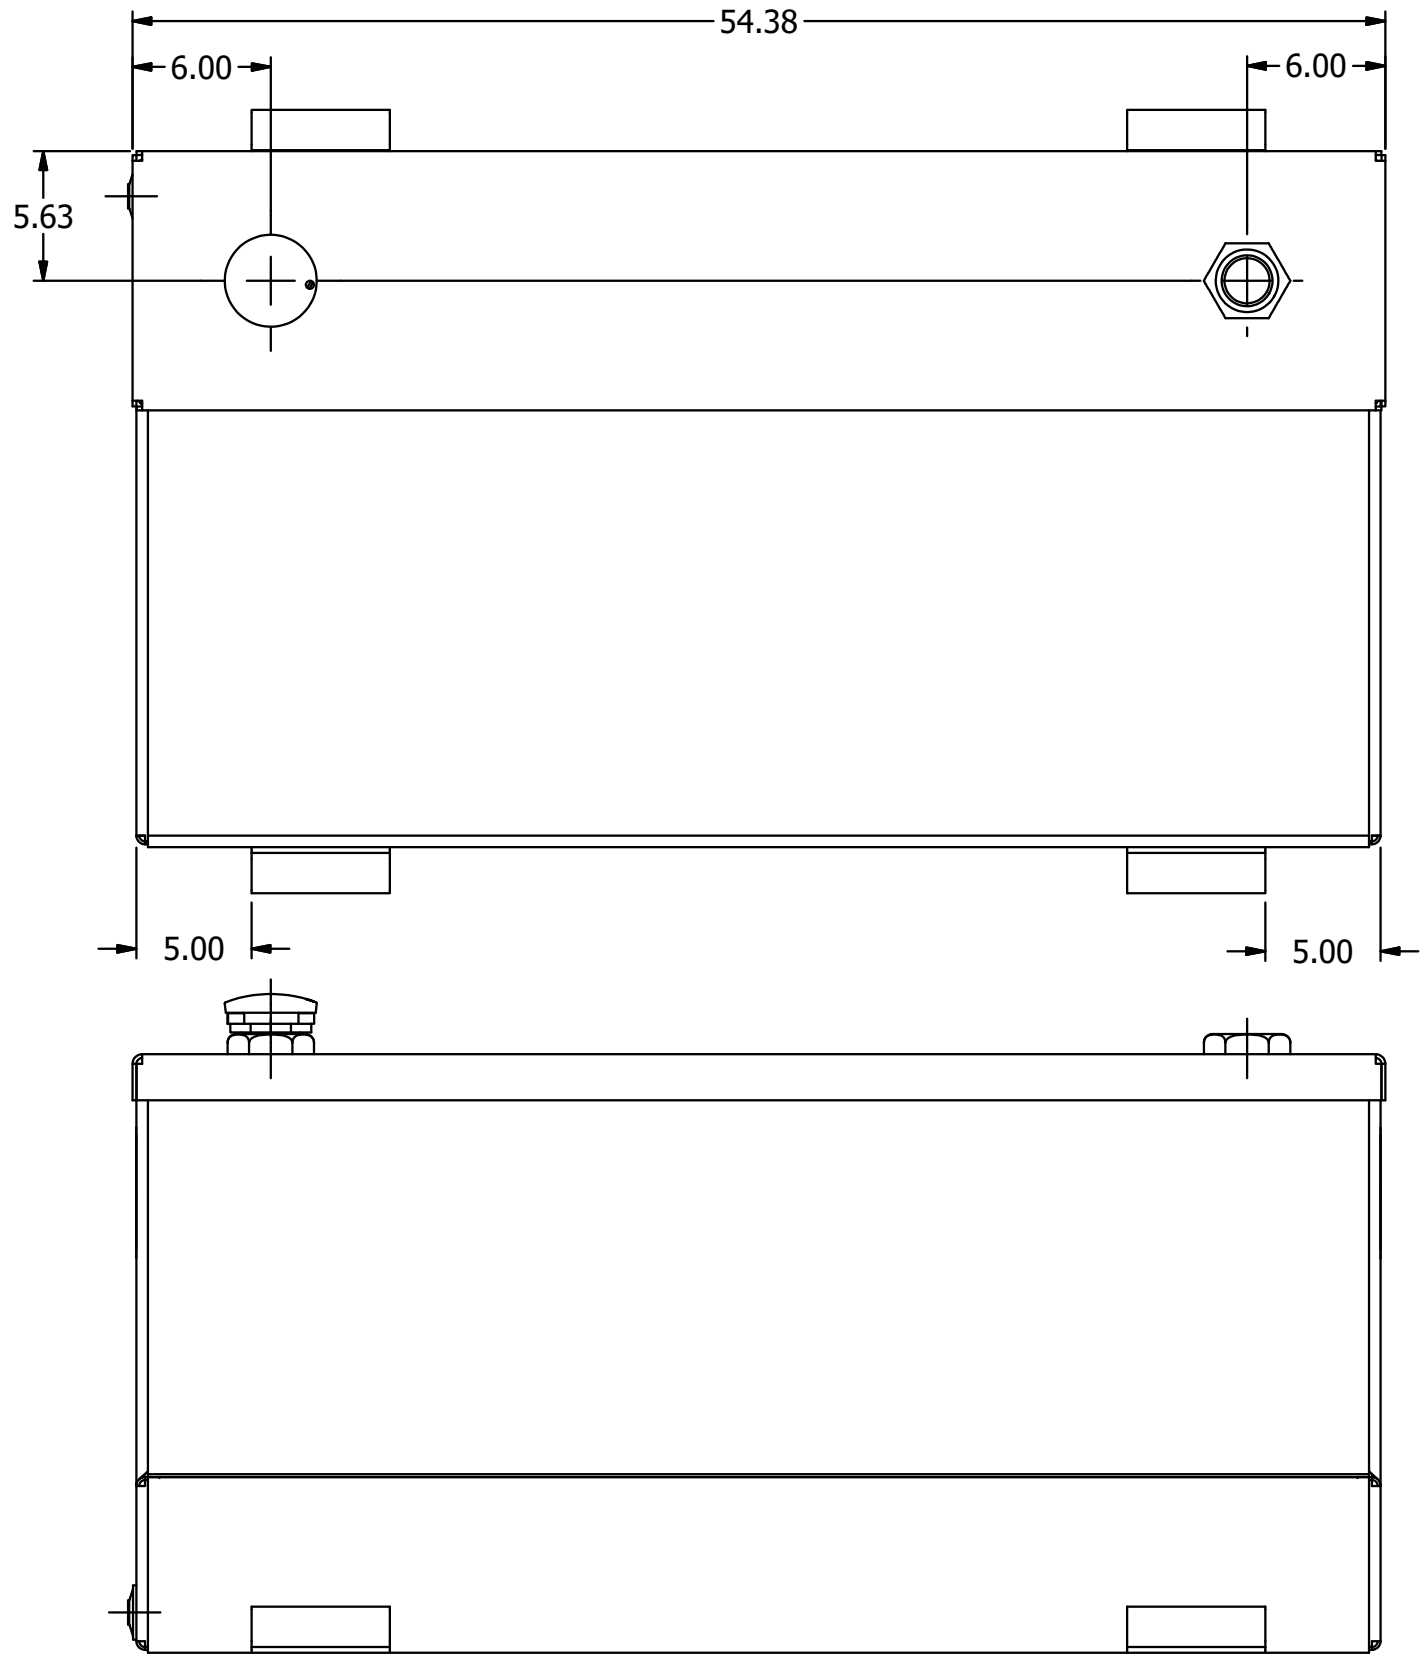

AMERICAN MOBILE POWER PH: (800) 634-8265 FAX: (765) 948-3403	DRAWING BY: BPKNIGHT	DESIGN FOR: AMP	FILE NAME: ATT4089	
	COMPLETED: 5/5/2005		SHEET: 2 of 11	SHEET SIZE: B