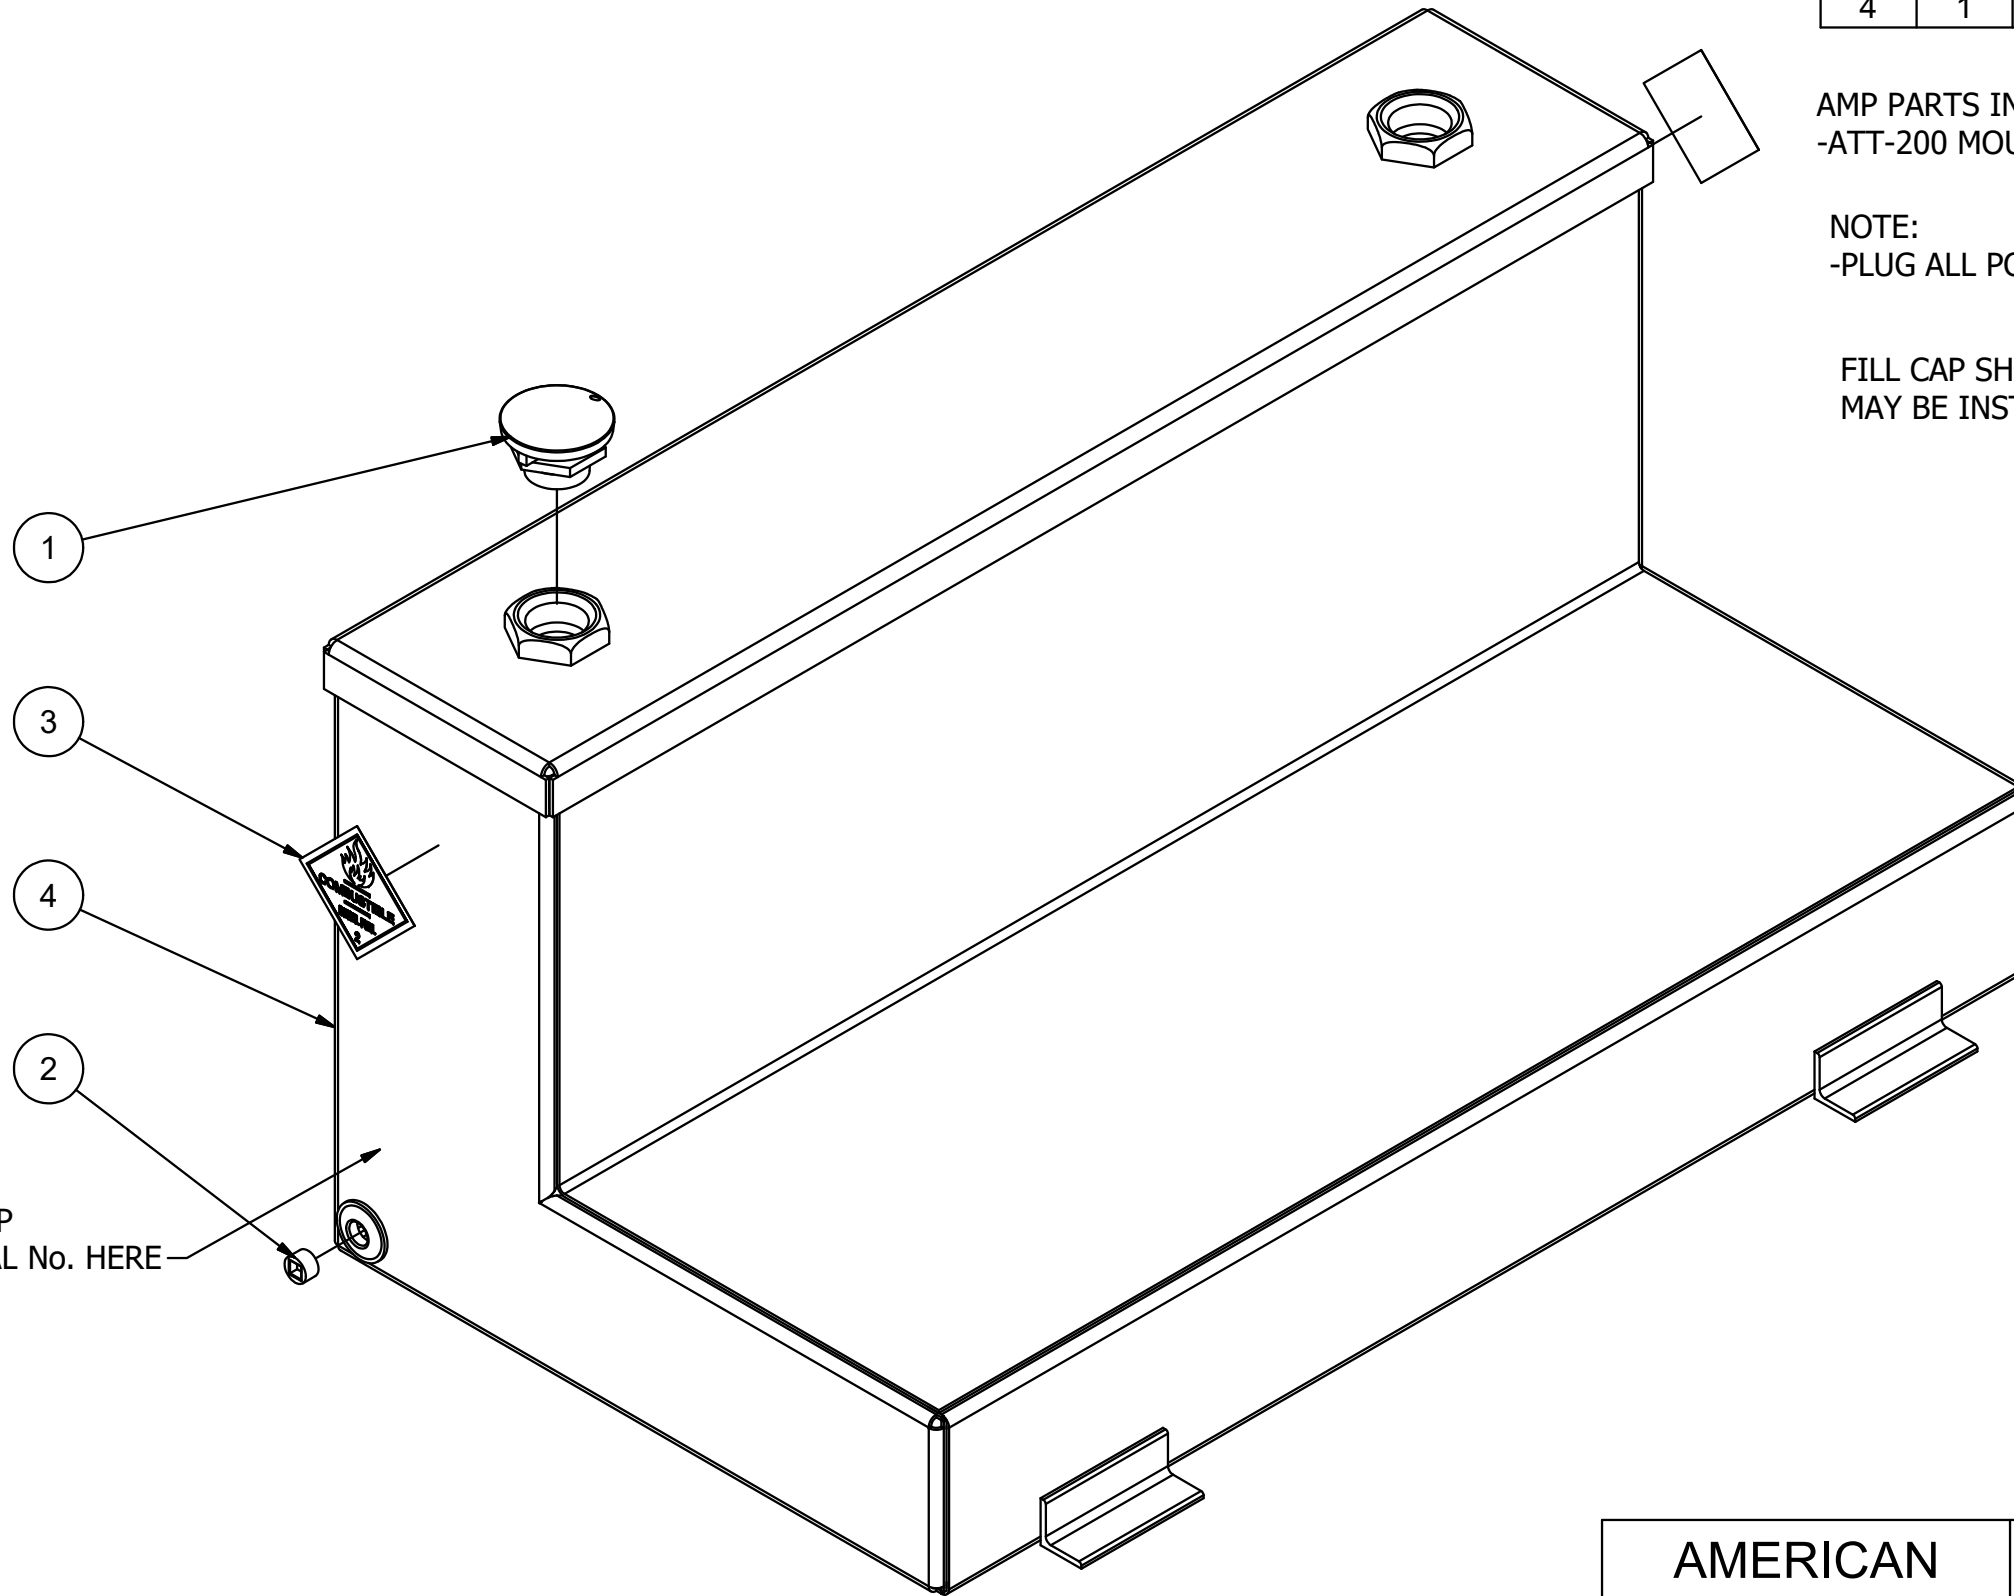

4

3

2

1

Parts List

ITEM	QTY	PART NUMBER	DESCRIPTION
1	1	906001-4	2" NPT LOCKING VENTED DIESEL FILL CAP
2	1	APP0750-M	3/4" NPT MAG PLUG
3	2	DIESEL-2	4x4 RED/WHITE PEEL-N-STICK
4	1	N_ATT4089	ATT41120 TRANSFER TANK

AMP PARTS INCLUDE:
 -ATT-200 MOUNTING KIT

NOTE:
 -PLUG ALL PORTS FOR SHIPMENT

FILL CAP SHOWN FOR REFERENCE;
 MAY BE INSTALLED IN EITHER PORT.

STAMP
 SERIAL No. HERE

DATE	SYM.	DESCRIPTION	BY
9-14-18	N/A	ADDED S/N NOTE	BPK

4

3

2

1

Parts List

ITEM	QTY	PART NUMBER	DESCRIPTION	Fab Qty
1	4	ANGLE-AL-6IN	2 x 2 x 1/4 x 6 LG ALUMINUM ANGLE	
2	2	ATF2000	2" NPT ALUM TRANSFER PUMP FITTING	
3	1	ATT4088BT	.125 MILL ALUMINUM BOTTOM SECTION	
4	1	ATT4088FT	.125 MILL ALUMINUM FRONT SECTION	
5	1	ATT4088HB	.125 MILL ALUMINUM HORIZONTAL BAFFLE	
6	1	ATT4088LH	.125 MILL ALUMINUM LEFT HEAD	
7	1	ATT4088RH	.125 MILL ALUMINUM RIGHT HEAD	
8	1	ATT4088TP	.125 BRIGHT TREAD ALUMINUM TOP	
9	1	ATT4088VB	.125 MILL ALUMINUM VERTICAL BAFFLE	
10	2	ATTSUPPORT	.190 MILL ALUMINUM SUPPORT PLATE	
11	1	AWF0750	3/4" NPTF 6061-T6 WELD FLANGE	