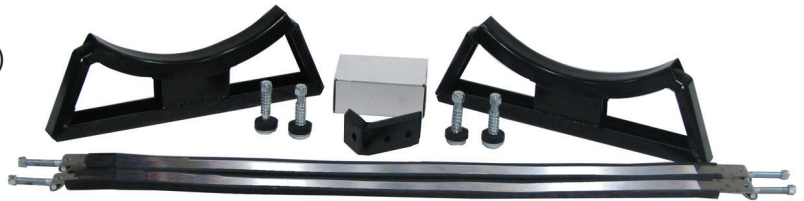

Reefer Mounting Products

Reefer Heavy Duty Mounting Kits

RMK-822-S

For Installation of 22" Reefer Tank
Mounting Kit Carton - 58#

PRE-PACKAGED KIT INCLUDES:
Heavy duty mounting kit.

This kit includes:
(2) heavy duty brackets (RMK-824)
(2) Stainless Steel Straps (ASA-5852S)
(2) Frame mounting hardware (ASK-205-R)

RMK-824-S

For Installation of 24" Reefer Tank
Mounting Kit Carton - 58#

PRE-PACKAGED KIT INCLUDES:
Heavy duty mounting kit.

This kit includes:
(2) heavy duty brackets (RMK-824)
(2) Stainless Steel Straps (ASA-6357S)
(2) Frame mounting hardware (ASK-205-R)

**CHANGES MAY BE MADE TO PRODUCT WITHOUT NOTICE.
TO SEE OUR FULL LINE OF DRAWINGS GO TO WWW.AMERICANMOBILEPOWER.COM**

Order No.	Weight	Description	Page #
RMK-824	12#	Heavy Duty Cradle Brackets (Radius is rubber lined)	59
ASA-5852S	5#	Stainless Steel Strap Complete w/ Ny-Loc Nuts, 22" Tank	59
ASA-6357S	5#	Stainless Steel Strap Complete w/ Ny-Loc Nuts, 24" Tank	59
ASK-205-R	3#	Frame Mounting Hardware	59

Reefer Mounting Products

Reefer Heavy Duty Mounting Kits

RMK-822-S/3

For Installation of 75 gallon 22" Reefer Tank
Mounting Kit Carton - 87#

PRE-PACKAGED KIT INCLUDES:
Heavy duty mounting kit.

This kit includes: