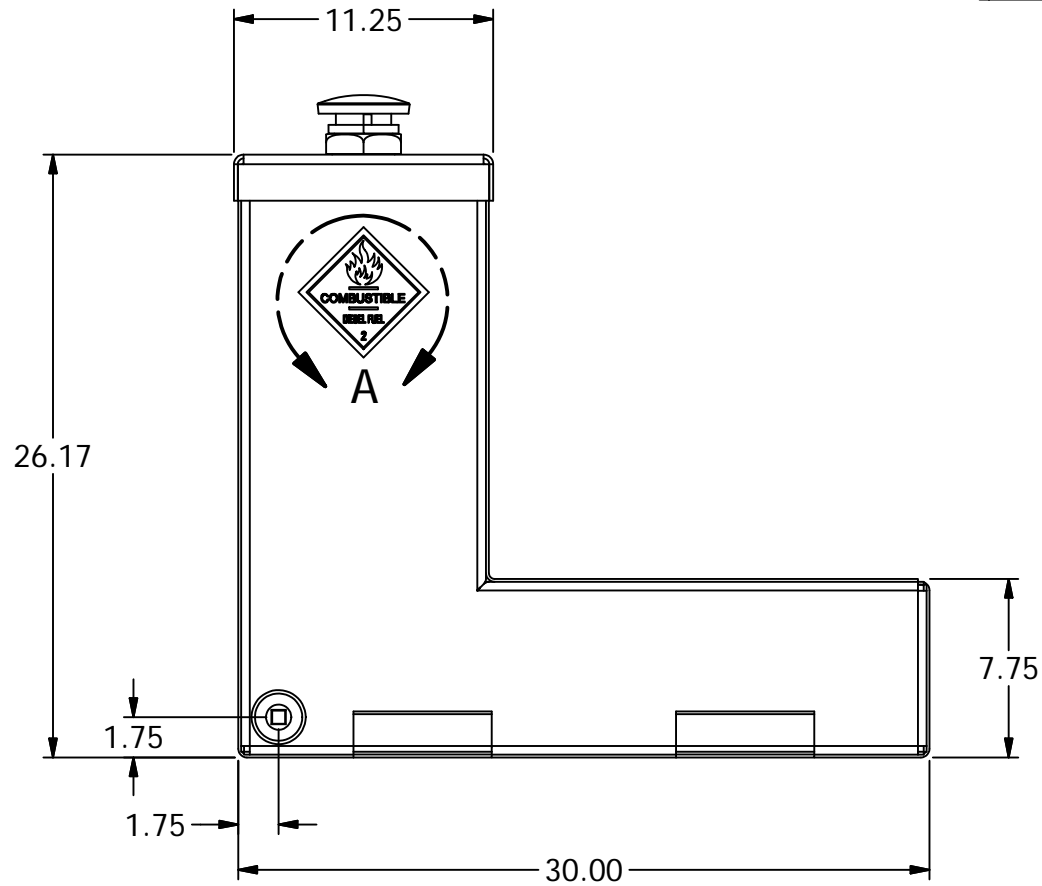

Parts List			
ITEM	QTY	PART NUMBER	DESCRIPTION
1	1	906001-4	2" NPT LOCKING VENTED DIESEL FILL CAP
2	2	DIESEL-2	4x4 RED/WHITE PEEL-N-STICK
3	1	MAGPLUG0750	3/4" NPT MAG PLUG
4	1	N_ATT4088	54Wx26H/7.75Hx30D/11.25D 121 lbs

FILL CAP SHOWN FOR REFERENCE;
MAY BE INSTALLED IN EITHER PORT.

NOTE:
-PLUG ALL PORTS FOR SHIPMENT

DATE	SYM.	DESCRIPTION	BY
6-4-07	N/A	ADDED STICKER	BPK

AMERICAN MOBILE POWER PH: (800) 634-8265 FAX: (765) 948-3403	DRAWING BY: MRH	DESIGN FOR: AMP	FILE NAME: ATT4088	
	COMPLETED: 2/8/2003		SHEET: 1 of 11	SHEET SIZE: B

DETAIL A

AMERICAN MOBILE POWER <small>PH: (800) 634-8265 FAX: (765) 948-3403</small>	DRAWING BY: MRH	DESIGN FOR: AMP	FILE NAME: ATT4088	
	COMPLETED: 2/8/2003		SHEET: 2 of 11	SHEET SIZE: B

Parts List				
ITEM	QTY	PART NUMBER	DESCRIPTION	Fab Qty
1	4	ANGLE-AL-6IN	2 x 2 x 1/4 x 6 LG ALUMINUM ANGLE	
2	2	ATF2000	2" NPT ALUM TRANSFER PUMP FITTING	
3	1	ATT4088BT	.125 MILL ALUMINUM BOTTOM SECTION	
4	1	ATT4088FT	.125 MILL ALUMINUM FRONT SECTION	
5	1	ATT4088HB	.125 MILL ALUMINUM HORIZONTAL BAFFLE	
6	1	ATT4088LH	.125 MILL ALUMINUM LEFT HEAD	
7	1	ATT4088RH	.125 MILL ALUMINUM RIGHT HEAD	
8	1	ATT4088TP	.125 BRIGHT TREAD ALUMINUM TOP	
9	1	ATT4088VB	.125 MILL ALUMINUM VERTICAL BAFFLE	
10	2	ATTSUPPORT	.190 MILL ALUMINUM SUPPORT PLATE	
11	1	AWF0750	3/4" NPTF 6061-T6 WELD FLANGE	