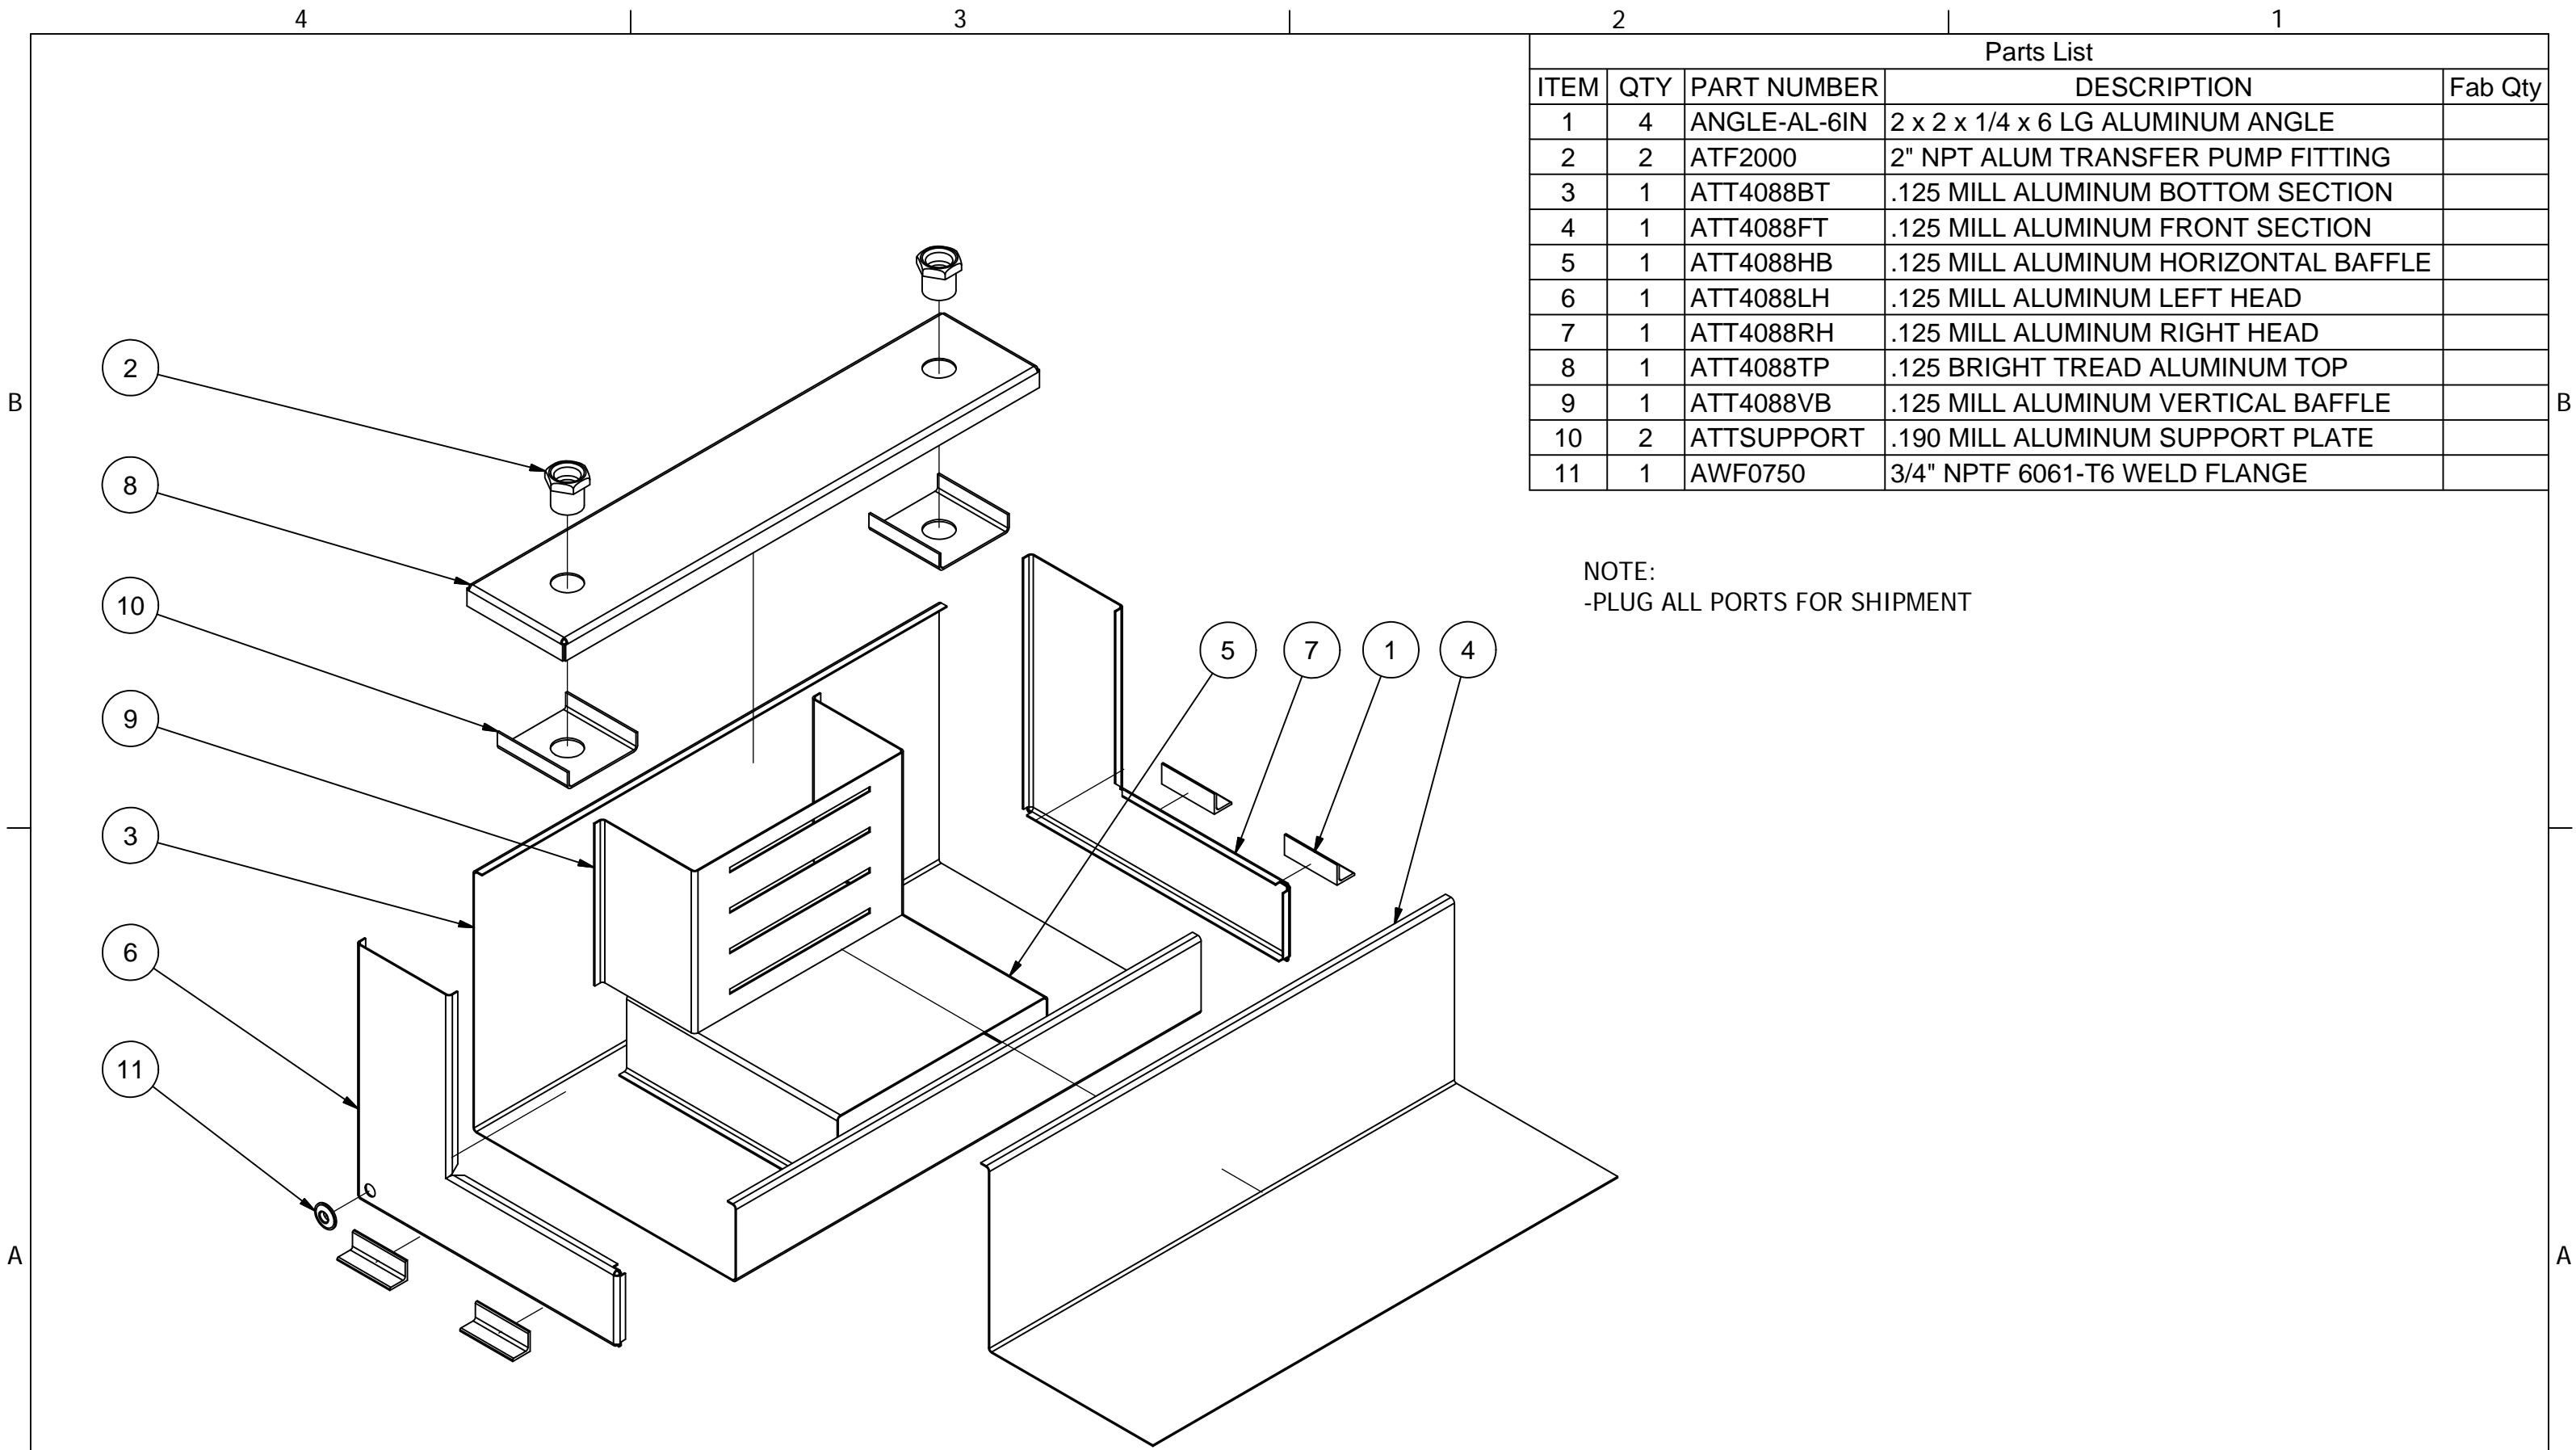

Parts List			
ITEM	QTY	PART NUMBER	DESCRIPTION
1	1	906001-4	2" NPT LOCKING VENTED DIESEL FILL CAP
2	2	DIESEL-2	4x4 RED/WHITE PEEL-N-STICK
3	1	MAGPLUG0750	3/4" NPT MAG PLUG
4	1	N_ATT4088	54Wx26H/7.75Hx30D/11.25D 121 lbs

DETAIL A

AMERICAN MOBILE POWER <small>PH: (800) 634-8265 FAX: (765) 948-3403</small>	DRAWING BY: MRH	DESIGN FOR: AMP	FILE NAME: ATT4088	
	COMPLETED: 2/8/2003		SHEET: 2 of 11	SHEET SIZE: B

Parts List				
ITEM	QTY	PART NUMBER	DESCRIPTION	Fab Qty
1	4	ANGLE-AL-6IN	2 x 2 x 1/4 x 6 LG ALUMINUM ANGLE	
2	2	ATF2000	2" NPT ALUM TRANSFER PUMP FITTING	
3	1	ATT4088BT	.125 MILL ALUMINUM BOTTOM SECTION	
4	1	ATT4088FT	.125 MILL ALUMINUM FRONT SECTION	
5	1	ATT4088HB	.125 MILL ALUMINUM HORIZONTAL BAFFLE	
6	1	ATT4088LH	.125 MILL ALUMINUM LEFT HEAD	
7	1	ATT4088RH	.125 MILL ALUMINUM RIGHT HEAD	
8	1	ATT4088TP	.125 BRIGHT TREAD ALUMINUM TOP	
9	1	ATT4088VB	.125 MILL ALUMINUM VERTICAL BAFFLE	
10	2	ATTSUPPORT	.190 MILL ALUMINUM SUPPORT PLATE	
11	1	AWF0750	3/4" NPTF 6061-T6 WELD FLANGE	