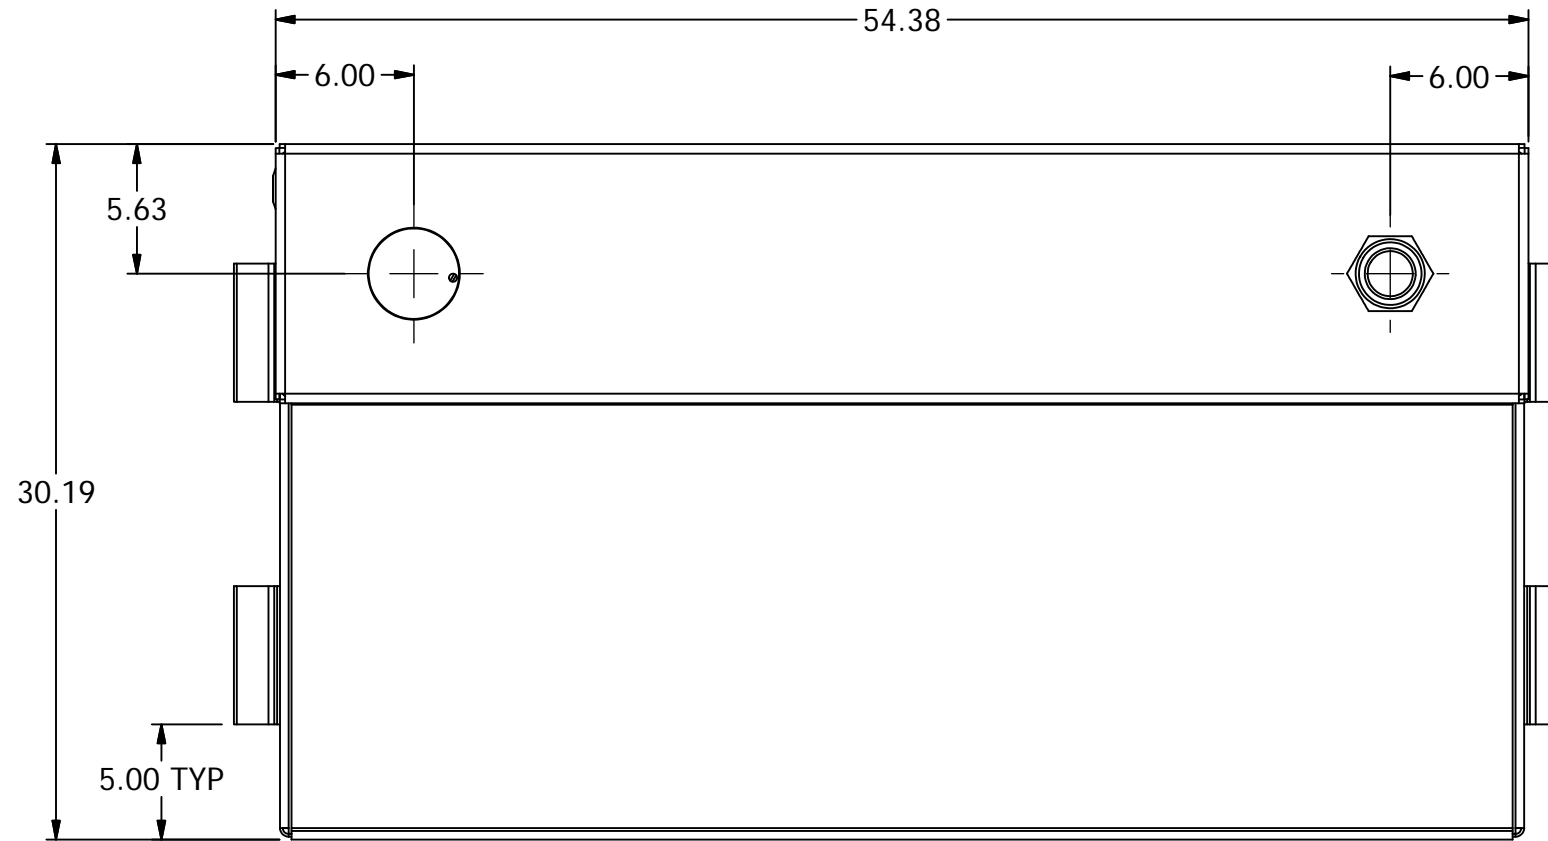

Parts List			
ITEM	QTY	PART NUMBER	DESCRIPTION
1	1	906001-4	2" NPT LOCKING VENTED DIESEL FILL CAP
2	2	DIESEL-2	4x4 RED/WHITE PEEL-N-STICK
3	1	MAGPLUG0750	3/4" NPT MAG PLUG
4	1	N_ATT4088	54Wx26H/7.75Hx30D/11.25D 121 lbs

DETAIL A

AMERICAN MOBILE POWER <small>PH: (800) 634-8265 FAX: (765) 948-3403</small>	DRAWING BY: MRH	DESIGN FOR: AMP	FILE NAME: ATT4088	
	COMPLETED: 2/8/2003		SHEET: 2 of 11	SHEET SIZE: B

Parts List				
ITEM	QTY	PART NUMBER	DESCRIPTION	Fab Qty
1	4	ANGLE-AL-6IN	2 x 2 x 1/4 x 6 LG ALUMINUM ANGLE	
2	2	ATF2000	2" NPT ALUM TRANSFER PUMP FITTING	
3	1	ATT4088BT	.125 MILL ALUMINUM BOTTOM SECTION	
4	1	ATT4088FT	.125 MILL ALUMINUM FRONT SECTION	
5	1	ATT4088HB	.125 MILL ALUMINUM HORIZONTAL BAFFLE	
6	1	ATT4088LH	.125 MILL ALUMINUM LEFT HEAD	
7	1	ATT4088RH	.125 MILL ALUMINUM RIGHT HEAD	
8	1	ATT4088TP	.125 BRIGHT TREAD ALUMINUM TOP	
9	1	ATT4088VB	.125 MILL ALUMINUM VERTICAL BAFFLE	
10	2	ATTSUPPORT	.190 MILL ALUMINUM SUPPORT PLATE	
11	1	AWF0750	3/4" NPTF 6061-T6 WELD FLANGE	