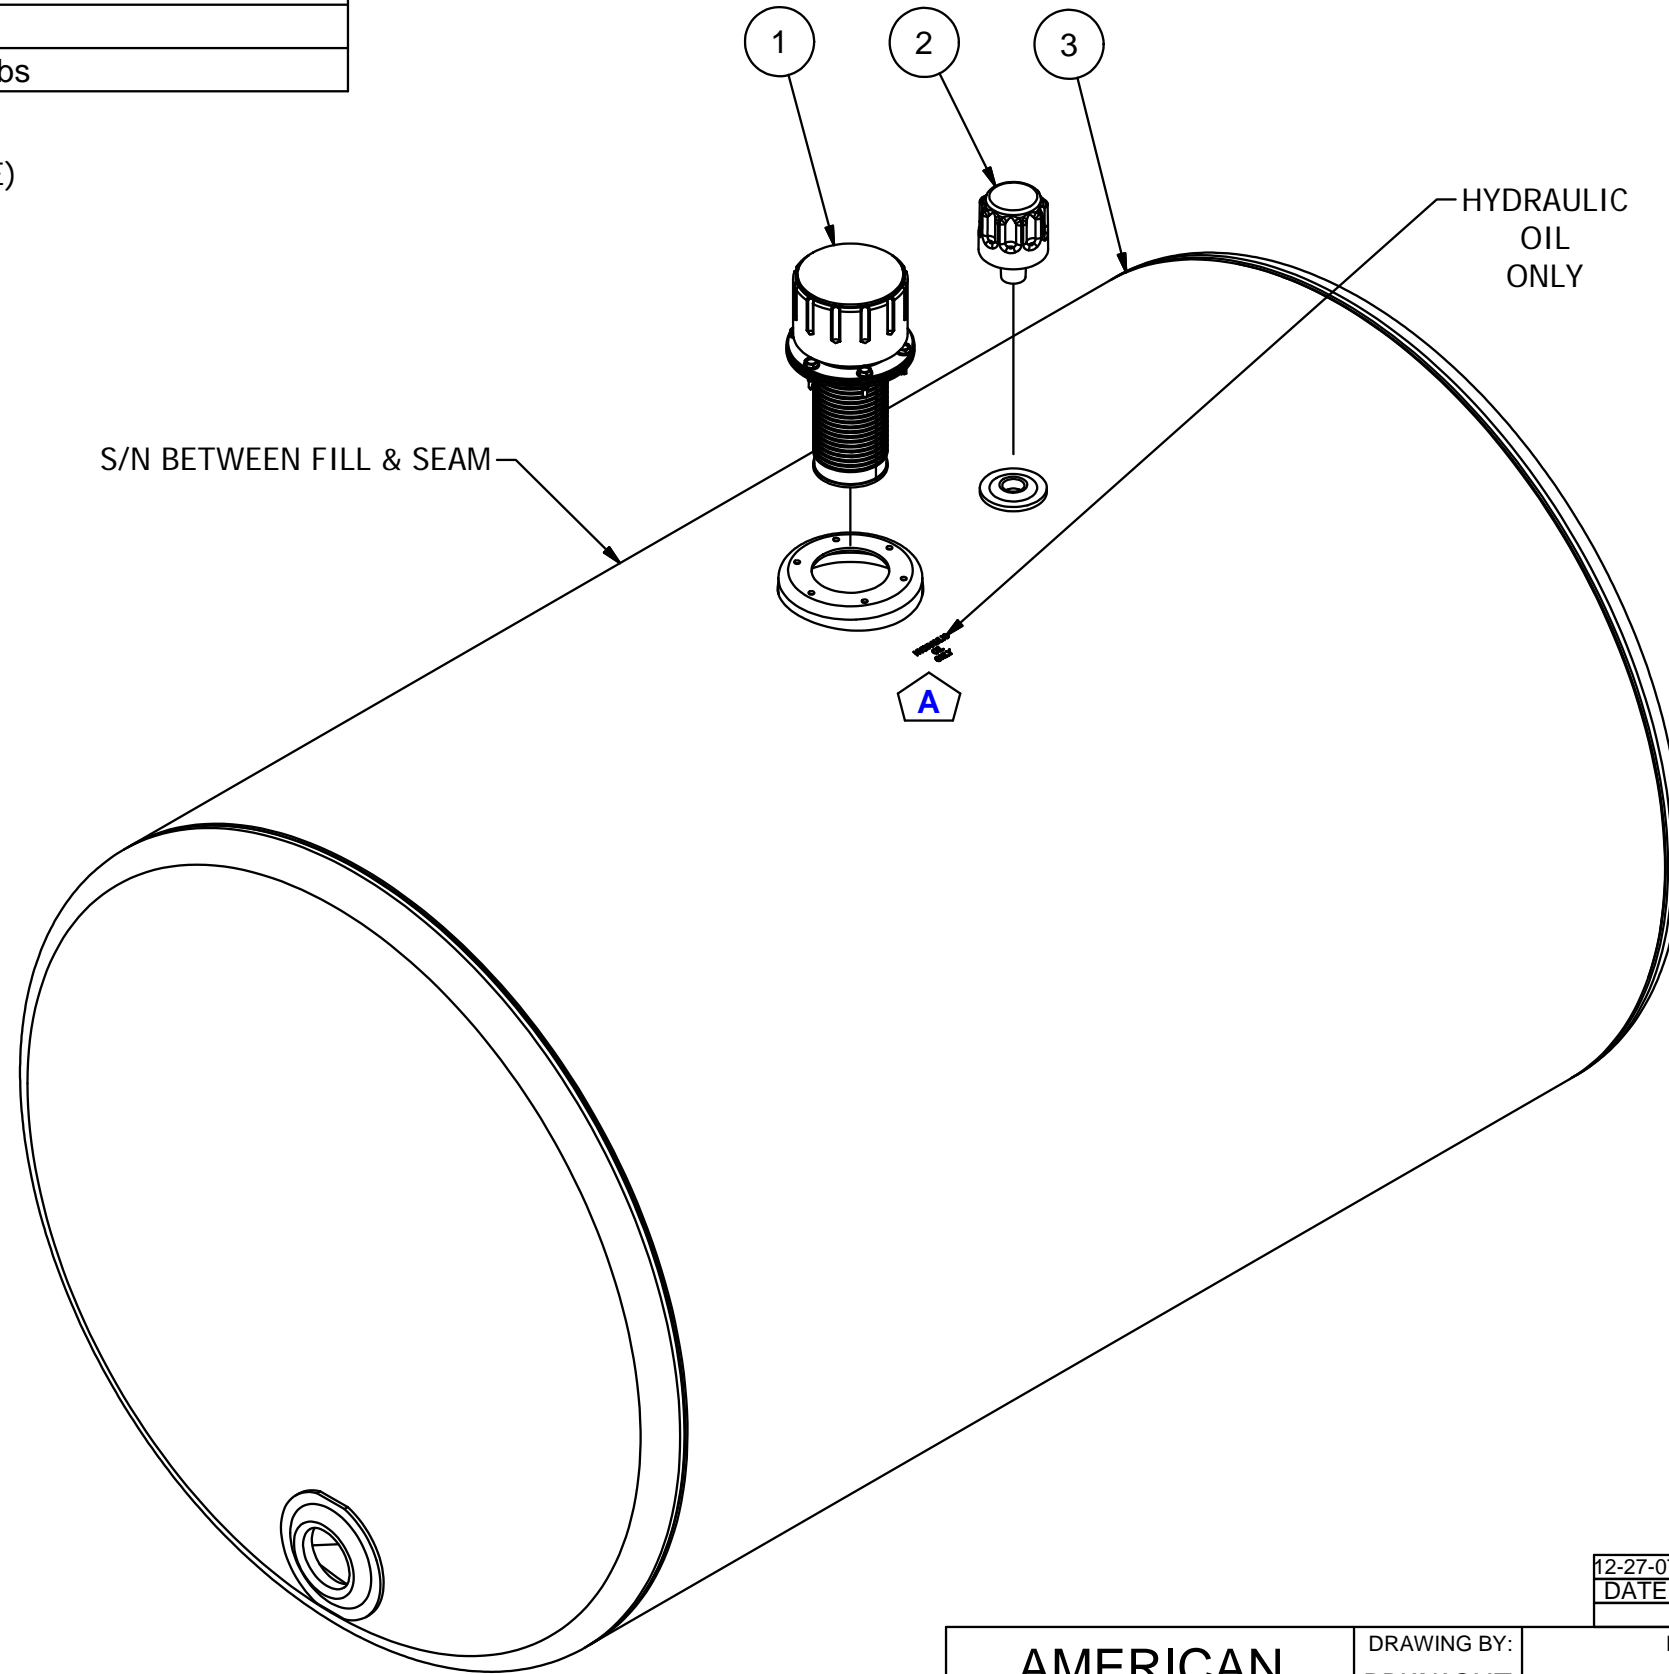

4

3

2

1

Parts List

ITEM	QTY	PART NUMBER	DESCRIPTION
1	1	57XL-40N	40 MICRON FILL W/NYLON STRAINER
2	1	ABA-138	3/8" NPT VENT
3	1	N_A3575	NAM ASSEMBLY 102 lbs

AMP PARTS INCLUDE:
 -AMK-624-C/3 MOUNTING KIT (STD) OR -S/3 (UPGRADE)
 -1 1/2" STEEL PORT PLUG

NOTES:
 -POWDER COAT BLACK
 -APPLY RUST INHIBITOR INSIDE
 -PLUG ALL PORTS FOR SHIPMENT

S/N BETWEEN FILL & SEAM

HYDRAULIC OIL ONLY

DATE	SYM.	DESCRIPTION	BY
12-27-07	A	ADDED "HYDRAULIC OIL ONLY" STAMP	BPK

REVISIONS