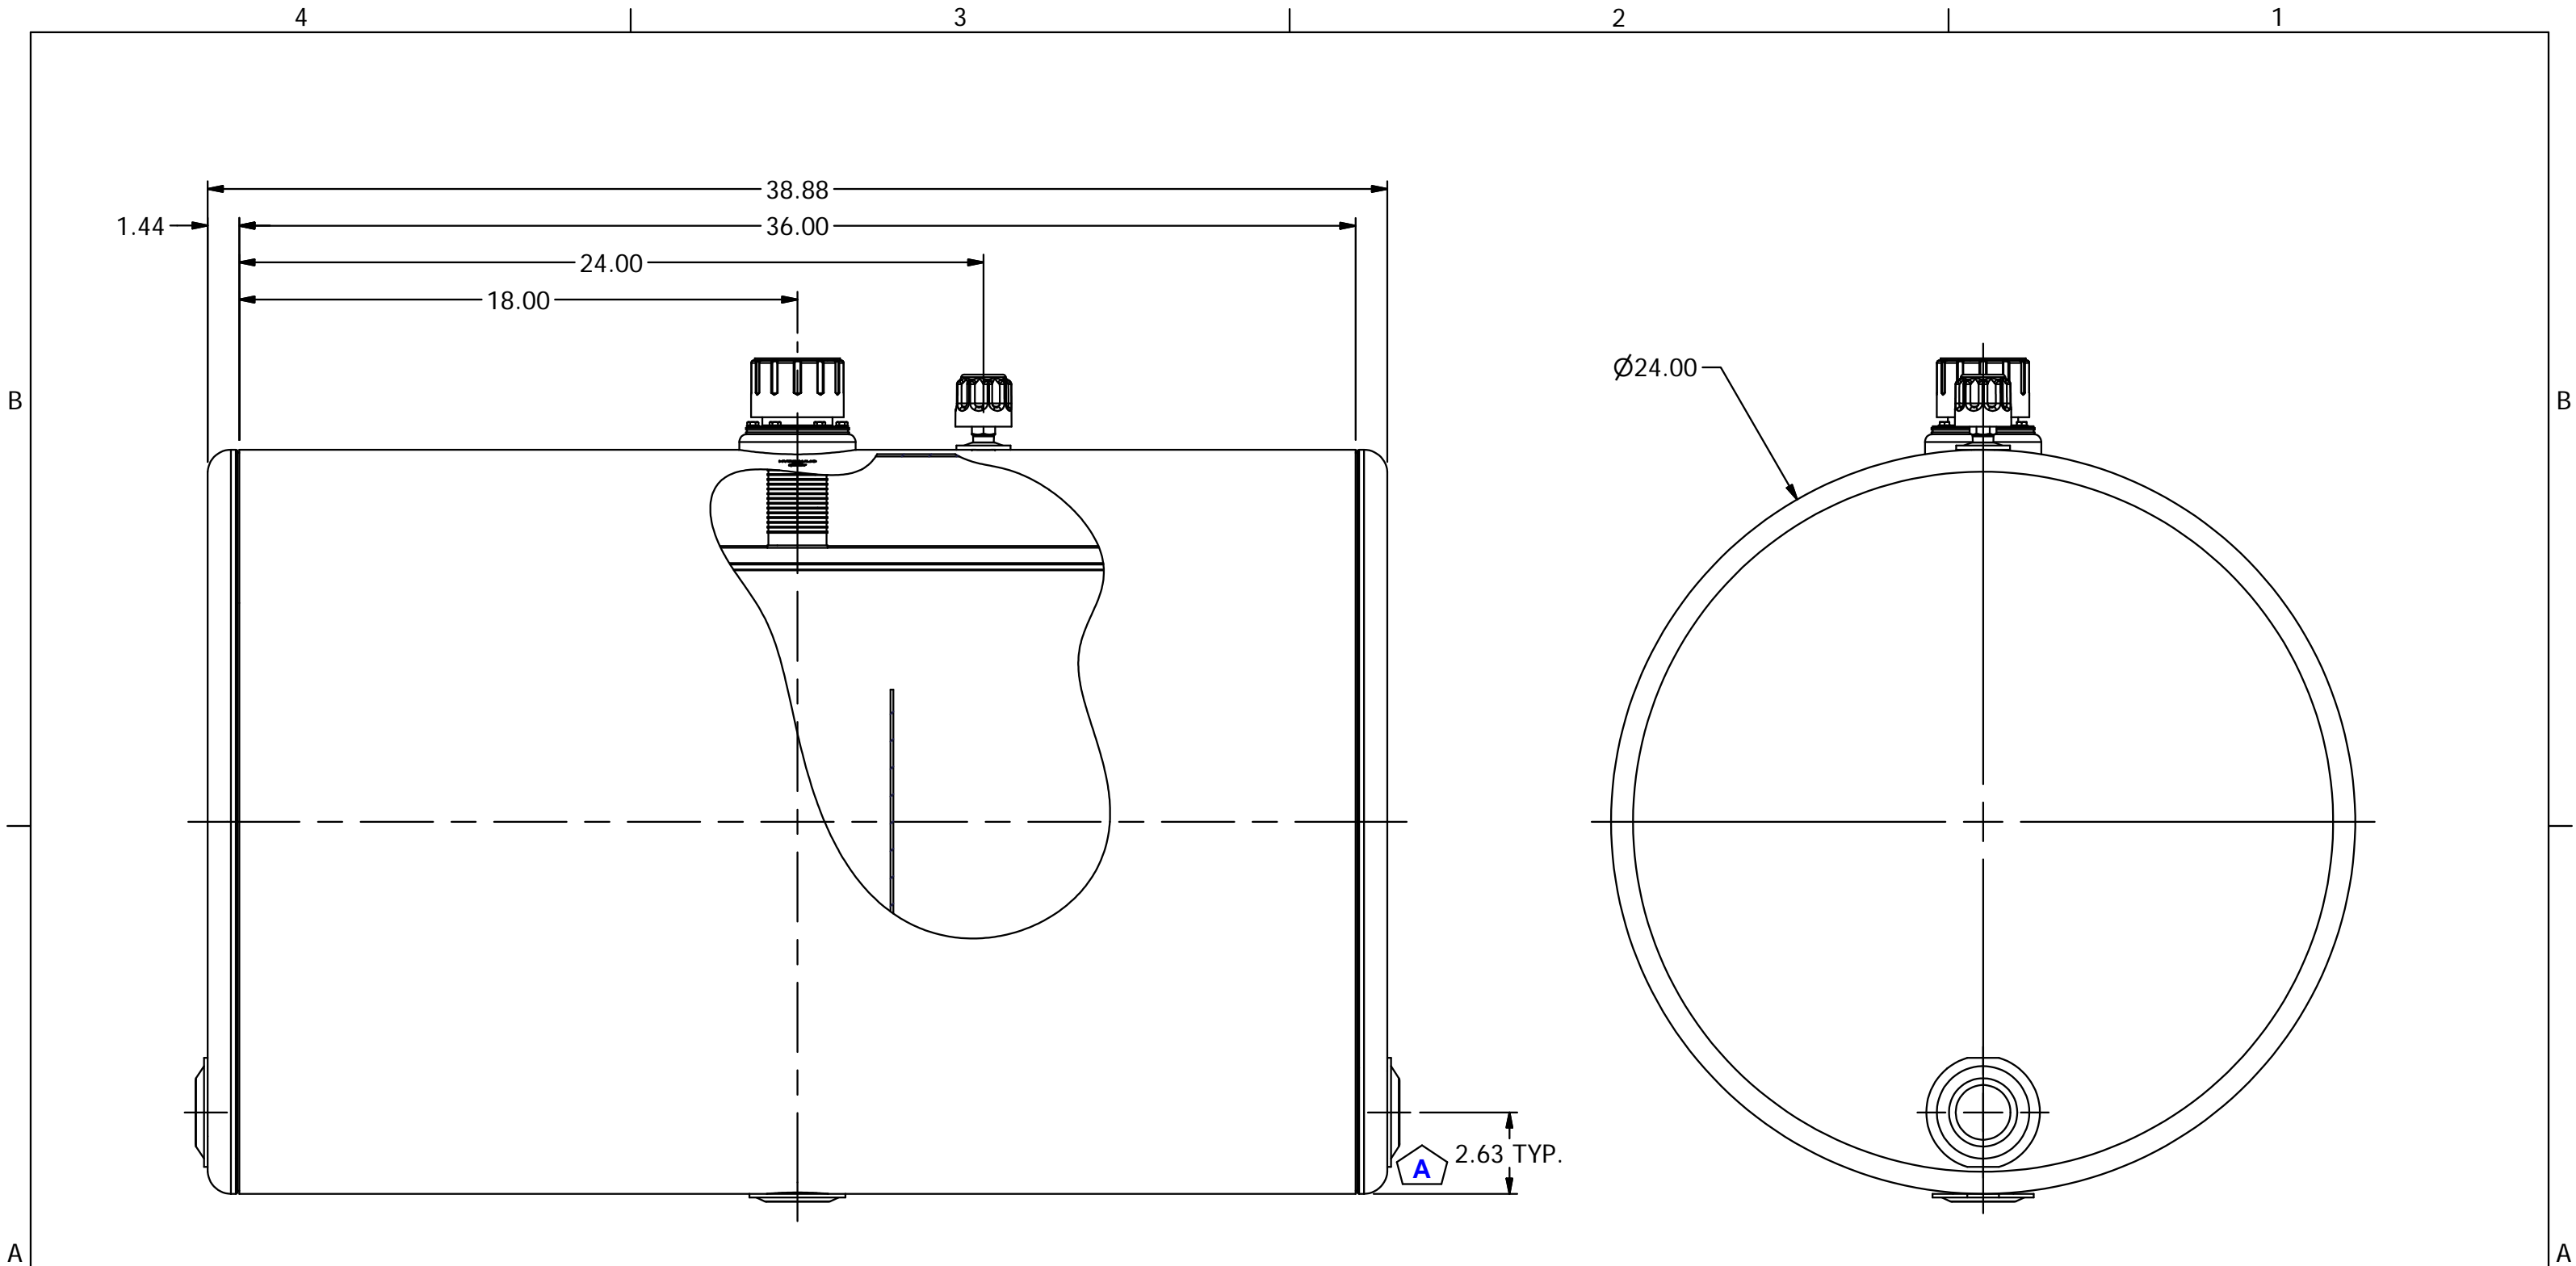

2-18-11	A	RAISED SUCT. PORTS .25" FOR ROBOT WELDING	BPK
DATE	SYM.	DESCRIPTION	BY

REVISIONS

AMERICAN MOBILE POWER PH: (800) 634-8265 FAX: (765) 948-3403	DRAWING BY: BPKNIGHT	DESIGN FOR: A.M.P.	FILE NAME: A3575	
	COMPLETED: 3/24/2005		SHEET: 2 of 5	SHEET SIZE: B