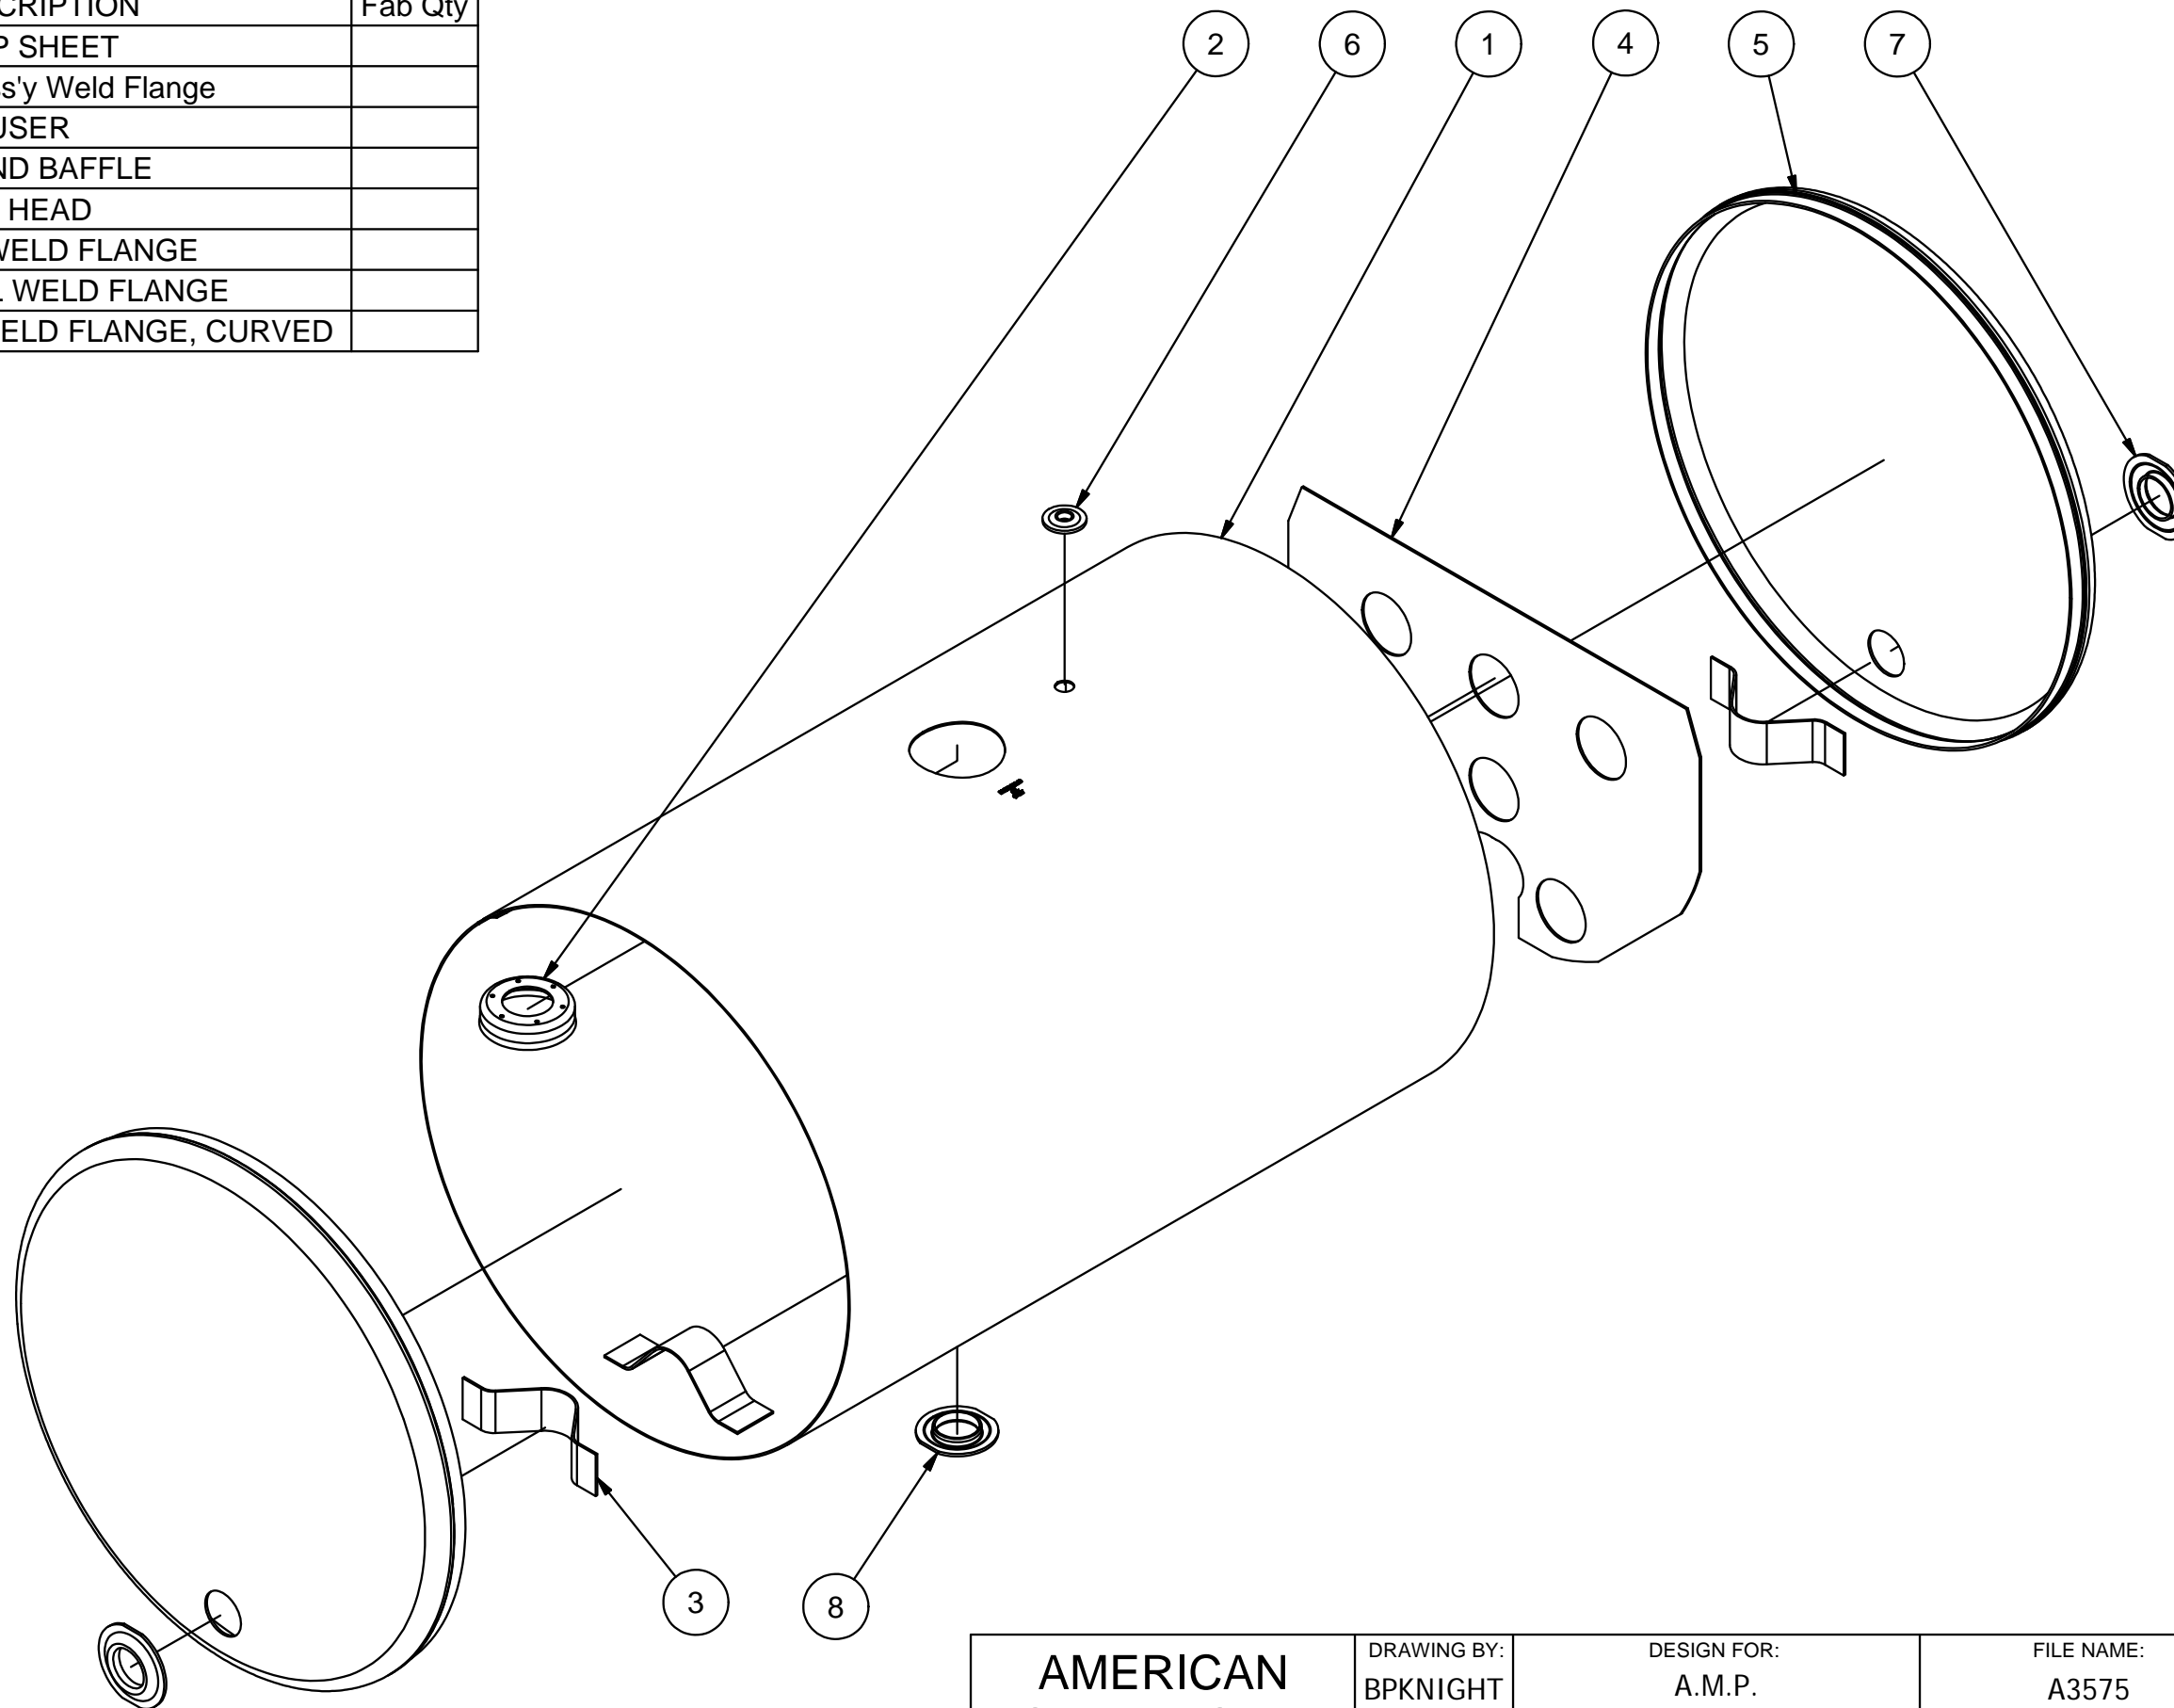

4

3

2

1

Parts List

ITEM	QTY	PART NUMBER	DESCRIPTION	Fab Qty
1	1	A3575WS	14 GA HRPO WRAP SHEET	
2	1	AFS-301	13 GA HRPO Fill Ass'y Weld Flange	
3	3	DIFFUSER-ST	13 GA HRPO DIFFUSER	
4	1	SS0000BF	13 GA HRPO ROUND BAFFLE	
5	2	SS1500NS	24 IN, 13 GA HRPO HEAD	
6	1	SWF0375	3/8" NPTF STEEL WELD FLANGE	
7	2	SWF1500	1 1/2" NPSC STEEL WELD FLANGE	
8	1	SWF1500C	1 1/2" NPSC STL WELD FLANGE, CURVED	

NOTES:
-POWDER COAT BLACK
-APPLY RUST INHIBITOR INSIDE
-PLUG ALL PORTS FOR SHIPMENT

AMERICAN MOBILE POWER PH: (800) 634-8265 FAX: (765) 948-3403	DRAWING BY: BPKNIGHT	DESIGN FOR: A.M.P.	FILE NAME: A3575	
	COMPLETED: 3/24/2005		SHEET: 3 of 5	SHEET SIZE: B

4

3

2

1

B

B

A

A