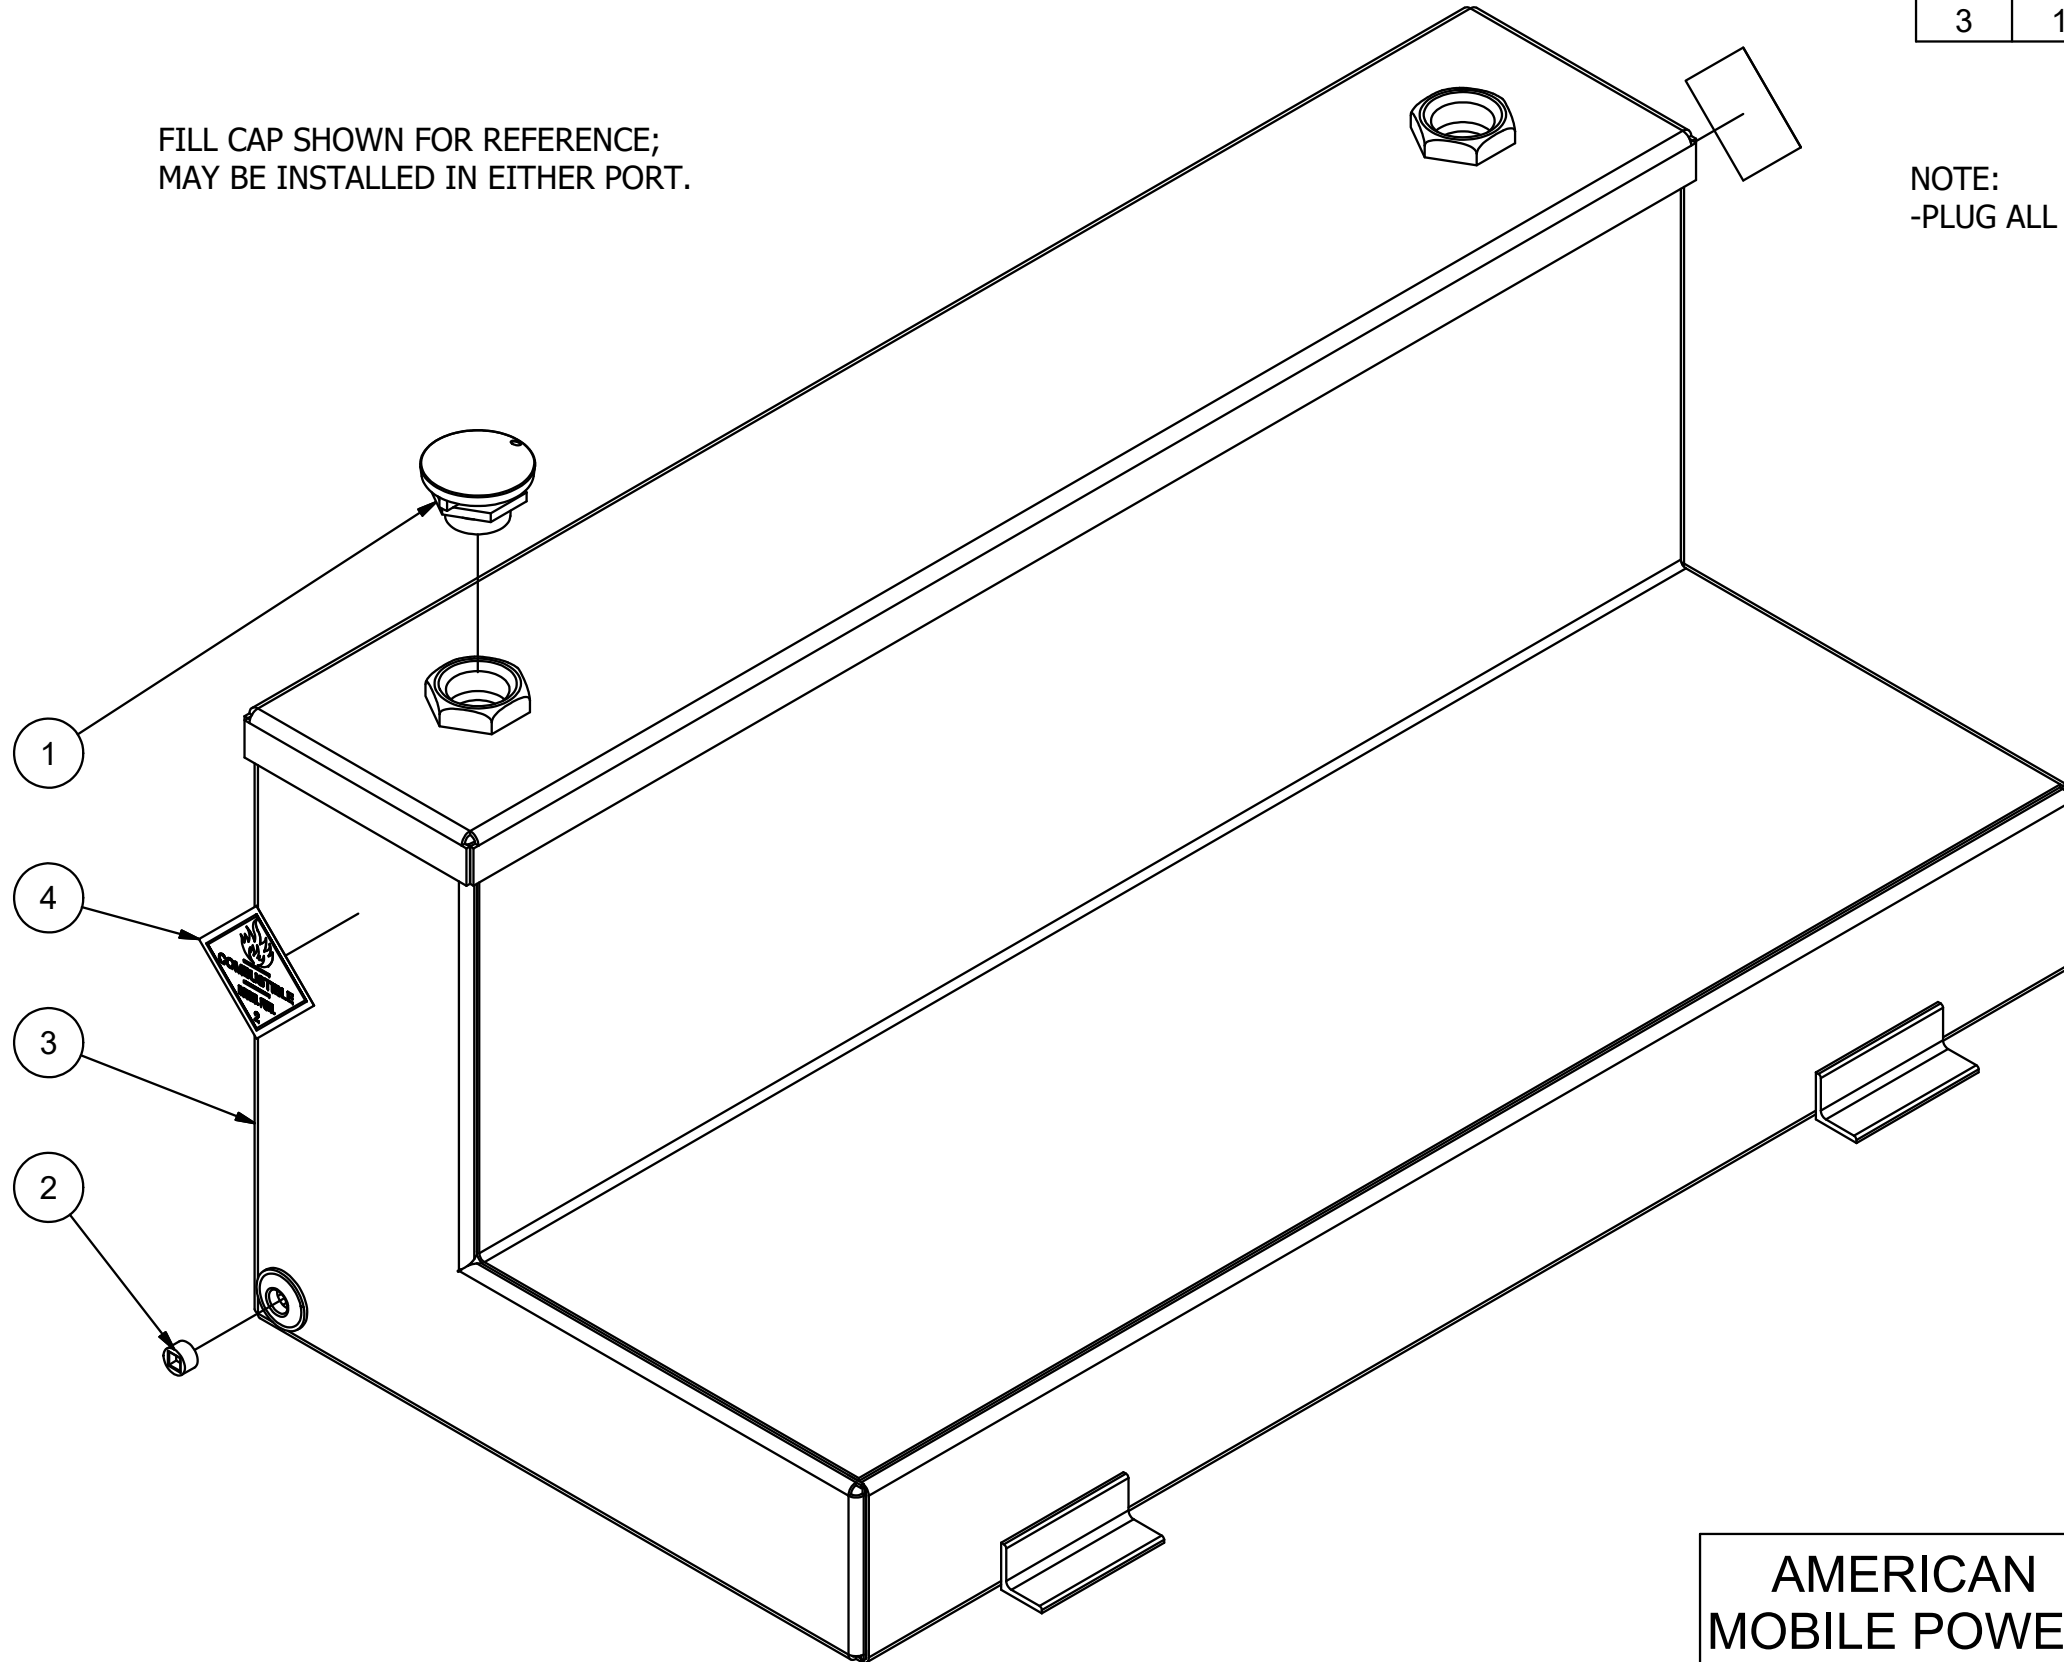

4

3

2

1

Parts List

ITEM	QTY	PART NUMBER	DESCRIPTION
1	1	906001-4	2" NPT LOCKING VENTED DIESEL FILL CAP
4	2	DIESEL-2	4x4 RED/WHITE PEEL-N-STICK
2	1	APP0750-M	3/4" NPT MAG PLUG
3	1	N_ATT41120	NAM WELDMENT ~128 1/2 lbs

FILL CAP SHOWN FOR REFERENCE;
MAY BE INSTALLED IN EITHER PORT.

NOTE:
-PLUG ALL PORTS FOR SHIPMENT

B

B

A

A

DATE	SYM.	DESCRIPTION	BY
6-4-07	N/A	ADDED STICKERS	BPK

AMERICAN MOBILE POWER PH: (800) 634-8265 FAX: (765) 948-3403	DRAWING BY: MPB	DESIGN FOR: AMP	FILE NAME: ATT41120	
	COMPLETED: 10/20/2003		SHEET: 1 of 11	SHEET SIZE: B

4

3

2

1