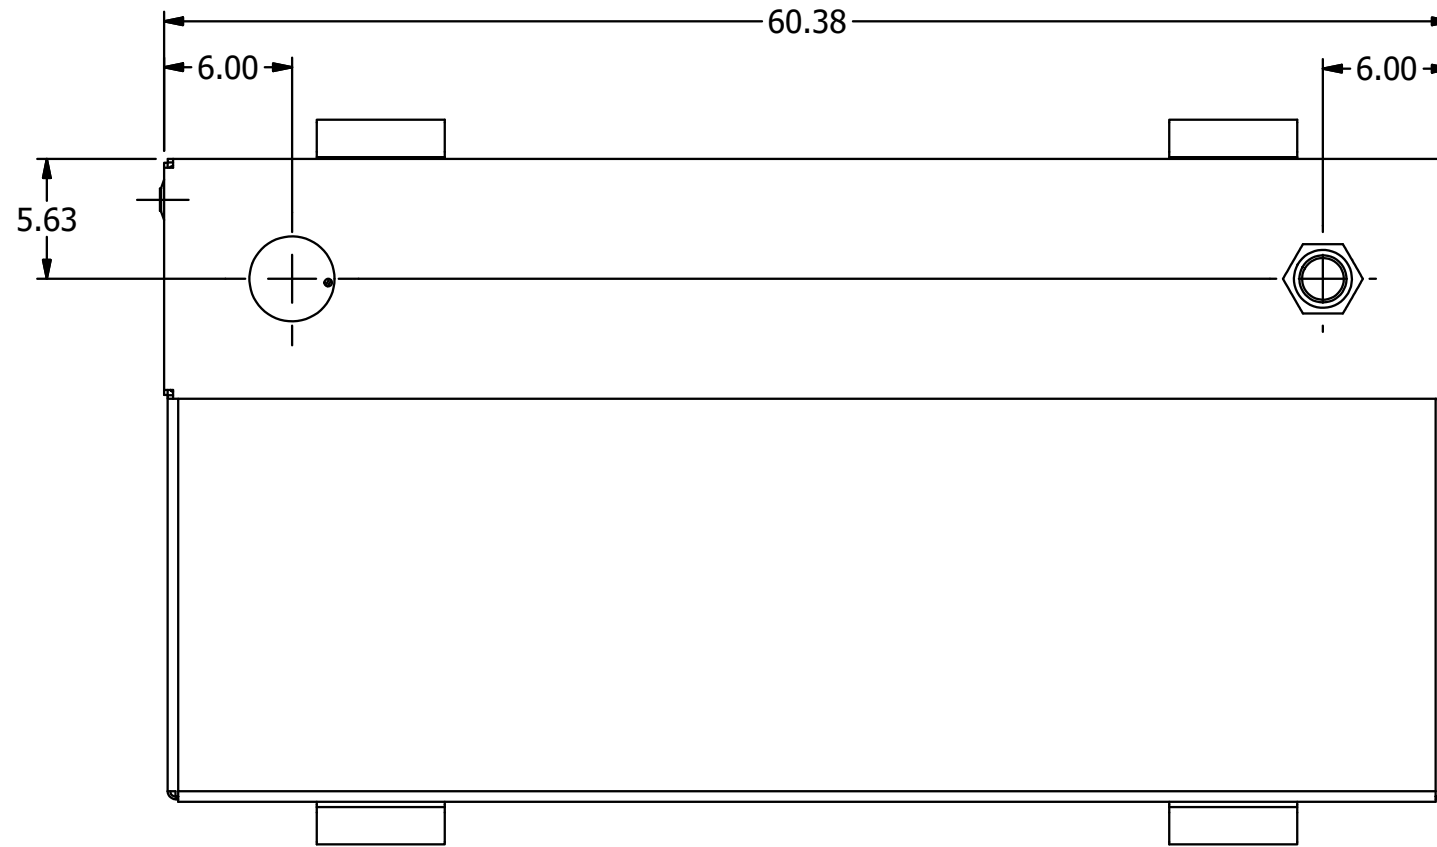

AMERICAN MOBILE POWER PH: (800) 634-8265 FAX: (765) 948-3403	DRAWING BY: MPB	DESIGN FOR: AMP	FILE NAME: ATT41120	
	COMPLETED: 10/20/2003		SHEET: 2 of 11	SHEET SIZE: B

4

3

2

1

B

B

A

A