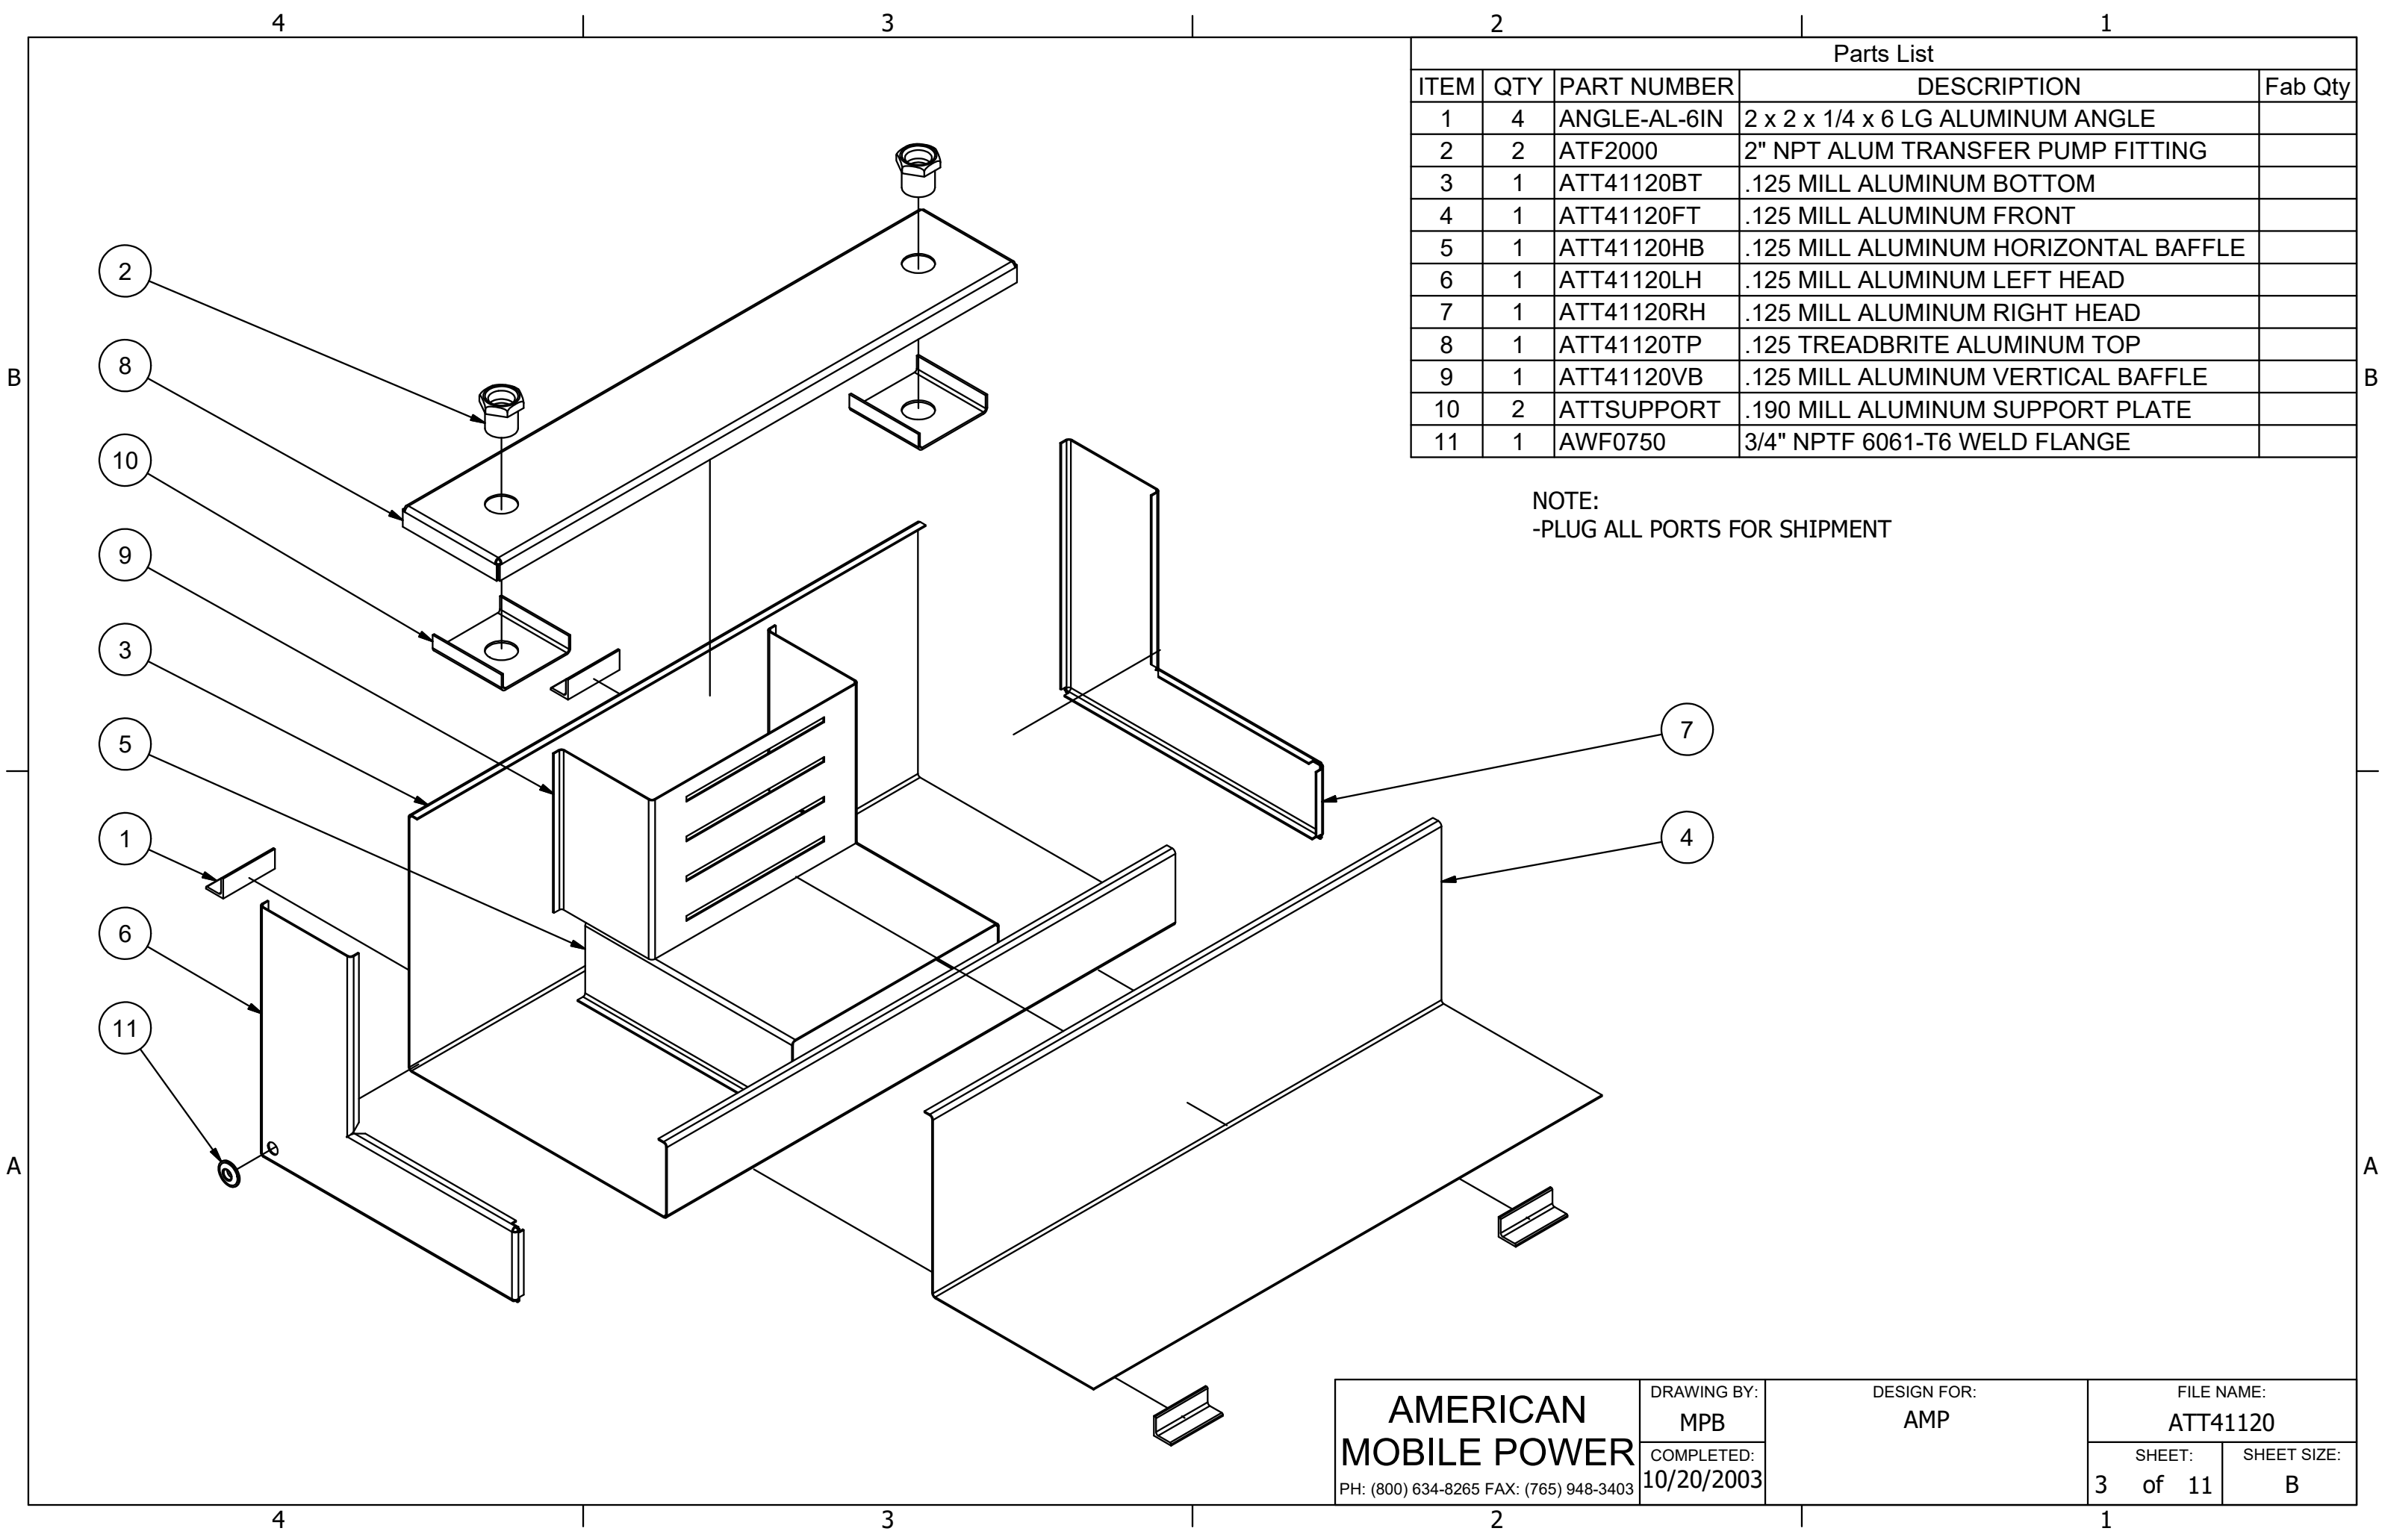

A

A

Parts List				
ITEM	QTY	PART NUMBER	DESCRIPTION	Fab Qty
1	4	ANGLE-AL-6IN	2 x 2 x 1/4 x 6 LG ALUMINUM ANGLE	
2	2	ATF2000	2" NPT ALUM TRANSFER PUMP FITTING	
3	1	ATT41120BT	.125 MILL ALUMINUM BOTTOM	
4	1	ATT41120FT	.125 MILL ALUMINUM FRONT	
5	1	ATT41120HB	.125 MILL ALUMINUM HORIZONTAL BAFFLE	
6	1	ATT41120LH	.125 MILL ALUMINUM LEFT HEAD	
7	1	ATT41120RH	.125 MILL ALUMINUM RIGHT HEAD	
8	1	ATT41120TP	.125 TREADBRITE ALUMINUM TOP	
9	1	ATT41120VB	.125 MILL ALUMINUM VERTICAL BAFFLE	
10	2	ATTSUPPORT	.190 MILL ALUMINUM SUPPORT PLATE	
11	1	AWF0750	3/4" NPTF 6061-T6 WELD FLANGE	