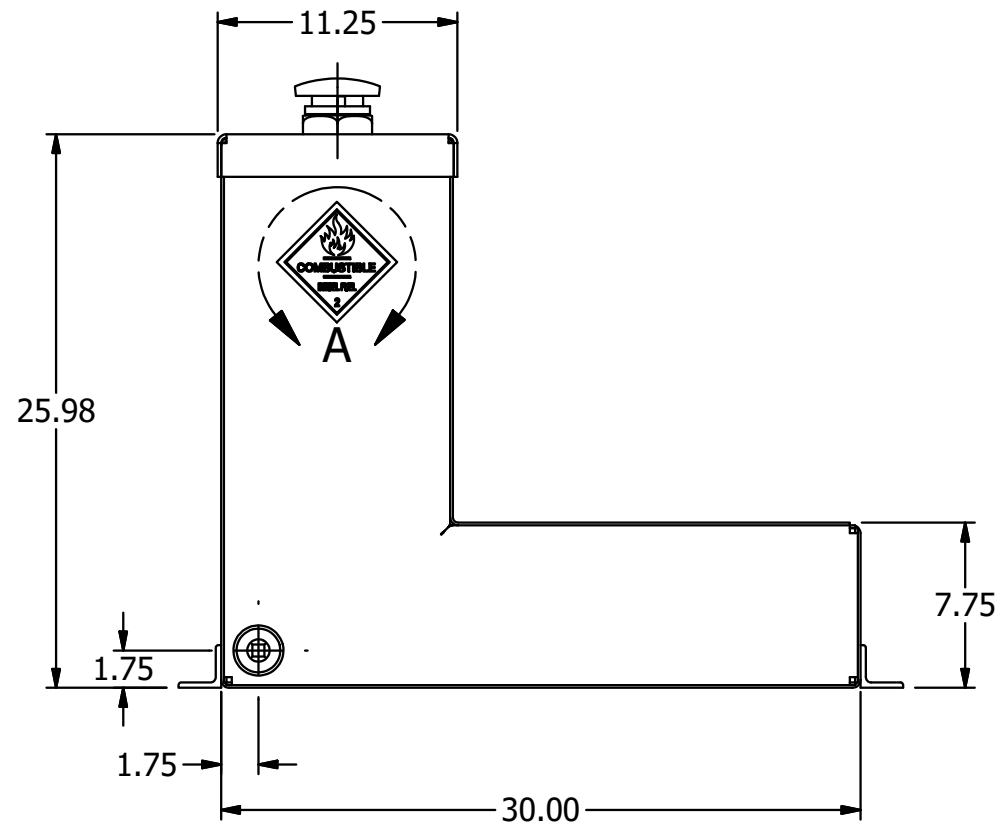

AMERICAN MOBILE POWER PH: (800) 634-8265 FAX: (765) 948-3403	DRAWING BY: MPB	DESIGN FOR: AMP	FILE NAME: ATT41120	
	COMPLETED: 10/20/2003		SHEET: 2 of 11	SHEET SIZE: B

4

3

2

1

B

B

A

A