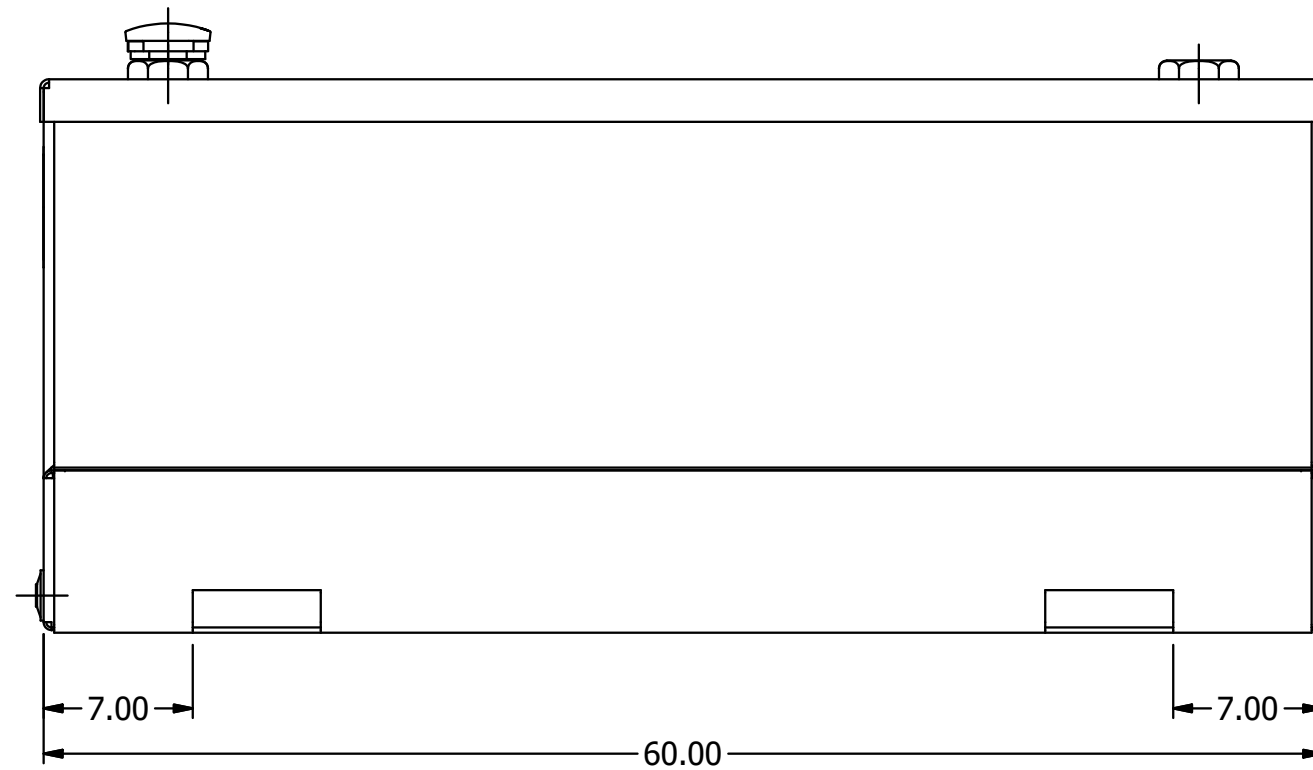

AMERICAN MOBILE POWER PH: (800) 634-8265 FAX: (765) 948-3403	DRAWING BY: MPB	DESIGN FOR: AMP	FILE NAME: ATT41120	
	COMPLETED: 10/20/2003		SHEET: 2 of 11	SHEET SIZE: B

4

3

2

1

B

B

A

A