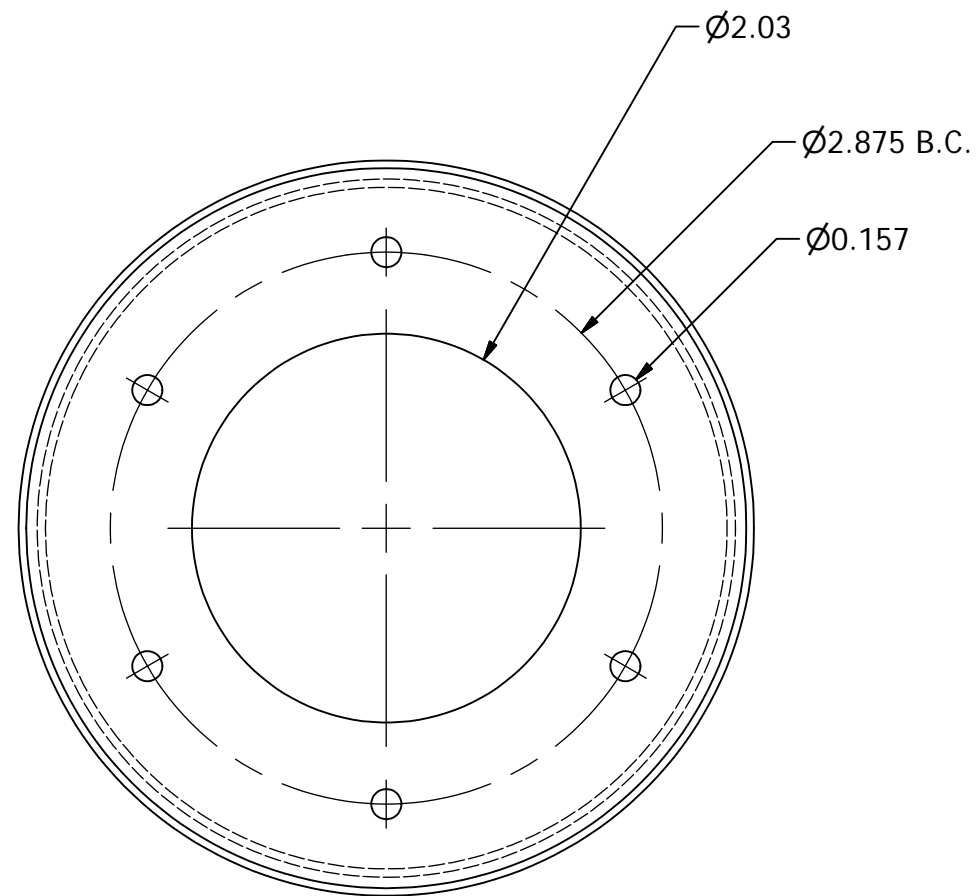

4

3

2

1

Parts List

ITEM	QTY	PART NUMBER	VENDOR	DESCRIPTION
1	1	AFA-401	A & M TOOL	.100 AI FILL ASS'Y WELD FLANGE

BLANK SIZE = Ø5.5625

**AMERICAN
MOBILE POWER**

PH: (800) 634-8265 FAX: (765) 948-3403

DRAWING BY:
bknight

COMPLETED:
3/12/2010

DESIGN FOR:
AMP

FILE NAME:
AFA-401

SHEET:
1 of 1

SHEET SIZE:
B

4