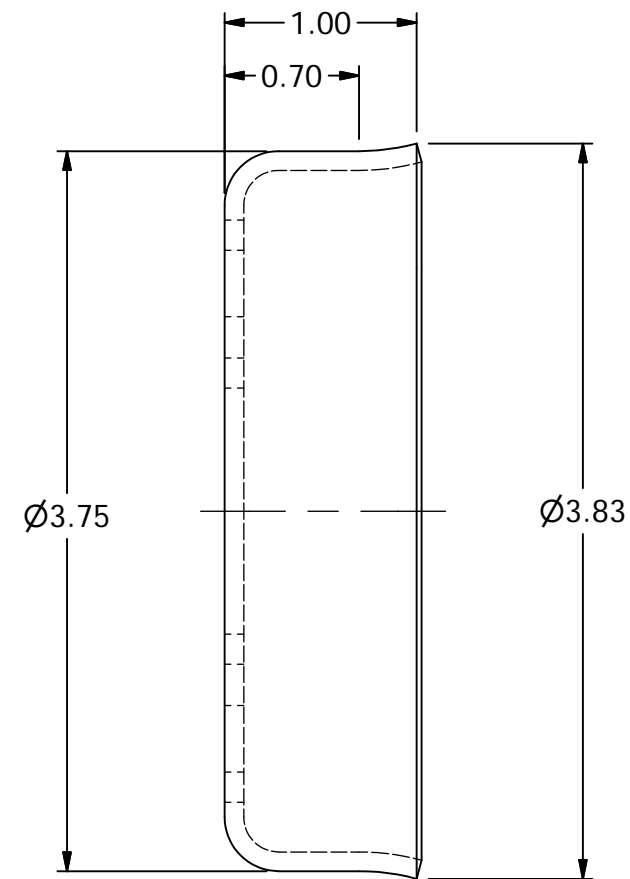

4

3

2

1

Parts List

ITEM	QTY	PART NUMBER	VENDOR	DESCRIPTION
1	1	AFA-401	A & M TOOL	.100 AI FILL ASS'Y WELD FLANGE

BLANK SIZE = Ø5.5625

**AMERICAN
MOBILE POWER**

PH: (800) 634-8265 FAX: (765) 948-3403

DRAWING BY:
bknight

COMPLETED:
3/12/2010

DESIGN FOR:
AMP

FILE NAME:
AFA-401

SHEET:
1 of 1

SHEET SIZE:
B

4